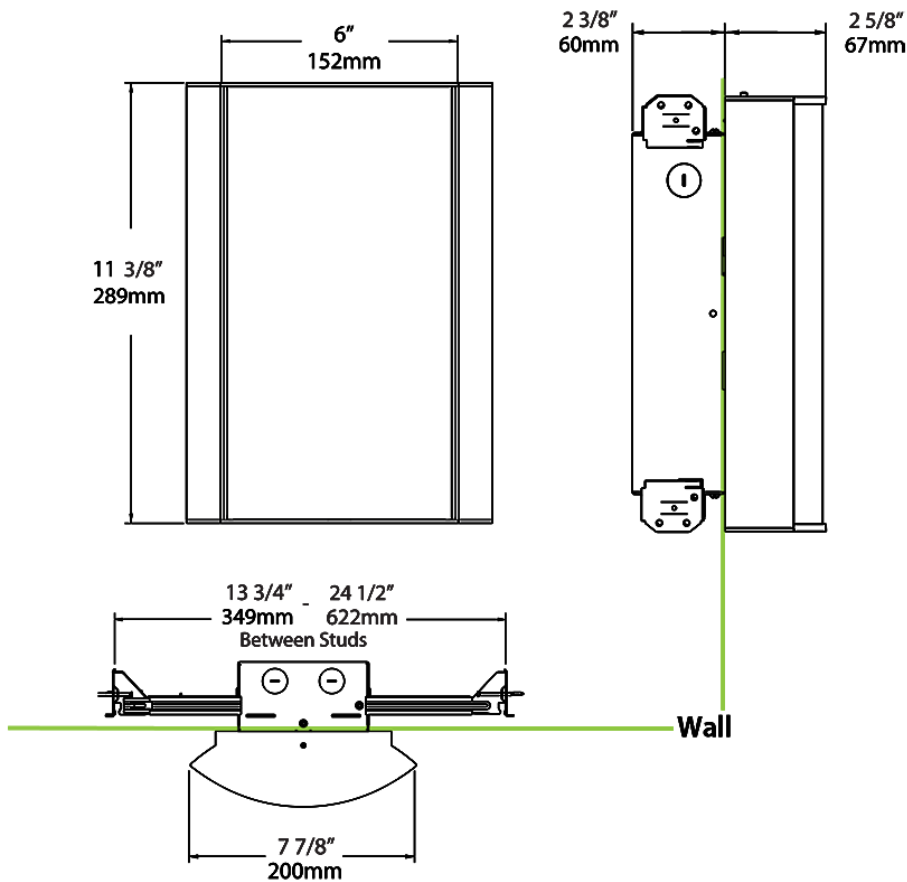

Dimensions

Ordering Matrix

Family	Lumen Package	CRI/Color Temp		Lens		Finish	Options
HALV	10L	935	-	MP	-	S	/BL/E2

10L = 1000lm / 14W¹
 18L = 1800lm / 25W¹

940 = 90CRI, 4000K
 935 = 90CRI, 3500K
 930 = 90CRI, 3000K
 927 = 90CRI, 2700K