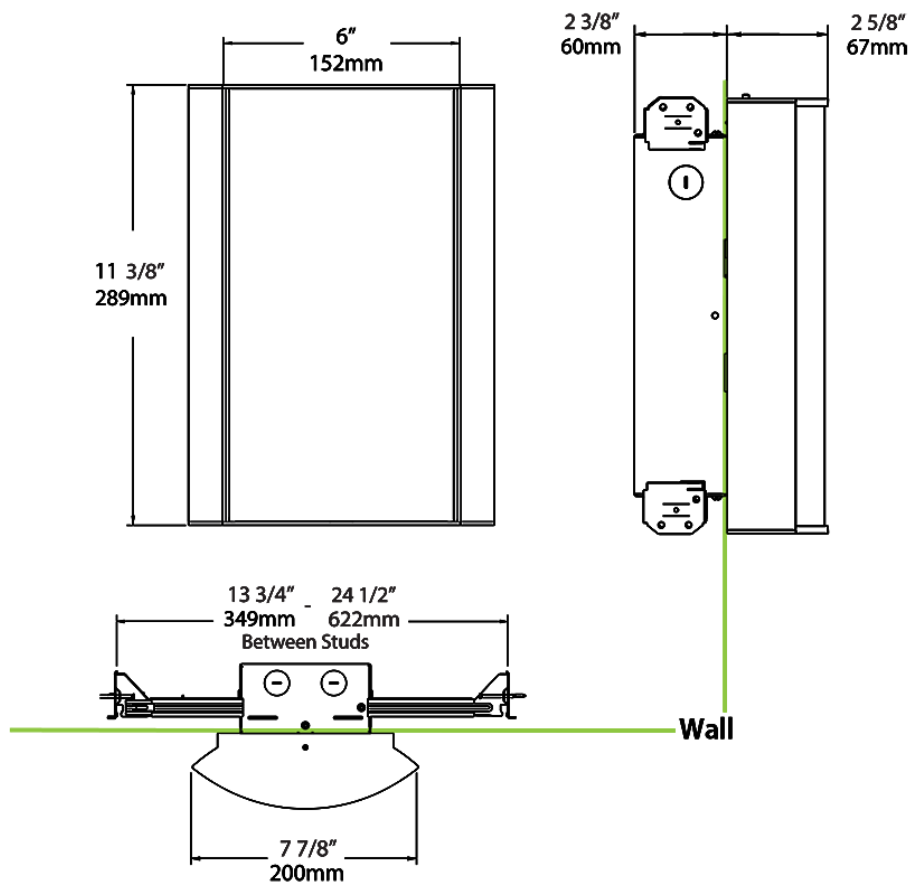

Dimensions

Ordering Matrix

Family	Lumen Package	CRI/Color Temp		Lens		Finish	Options
HALV	10L	935	-	MG	-	W	/BL/E2

10L = 1000lm / 14W¹
 18L = 1800lm / 25W¹

940 = 90CRI, 4000K
 935 = 90CRI, 3500K
 930 = 90CRI, 3000K
 927 = 90CRI, 2700K