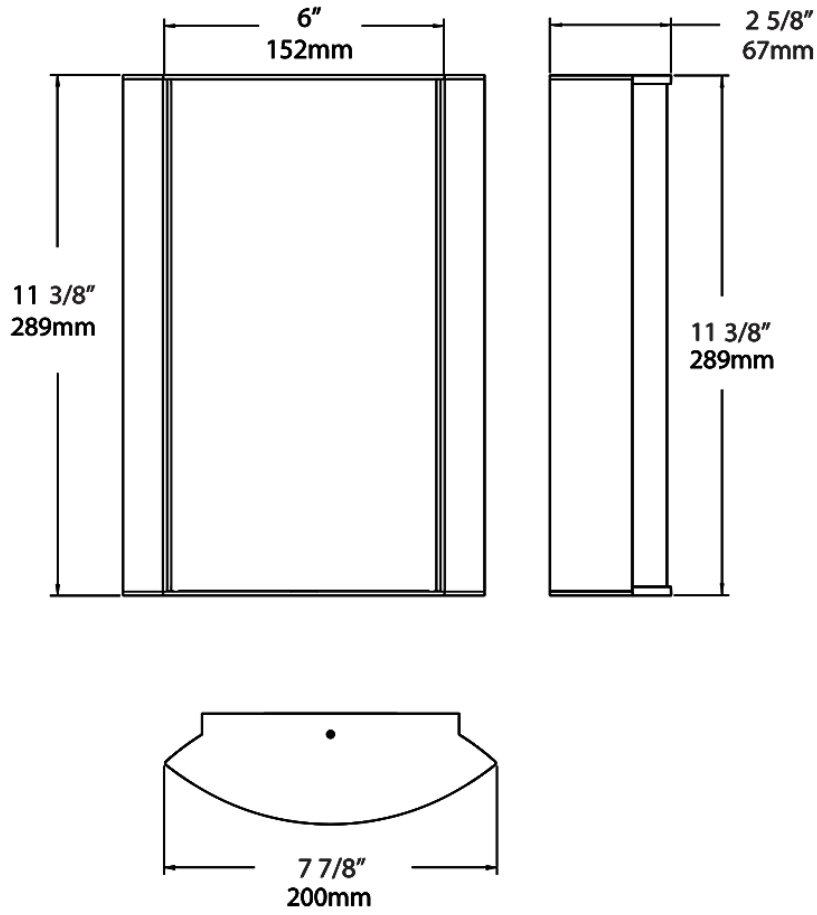

Dimensions

Ordering Matrix

Family	Lumen Package	CRI/Color Temp		Lens		Finish	Options
HALV	10L	935	-	MG	-	A	

10L = 1000lm / 14W¹
 18L = 1800lm / 25W¹

940 = 90CRI, 4000K
 935 = 90CRI, 3500K
 930 = 90CRI, 3000K
 927 = 90CRI, 2700K