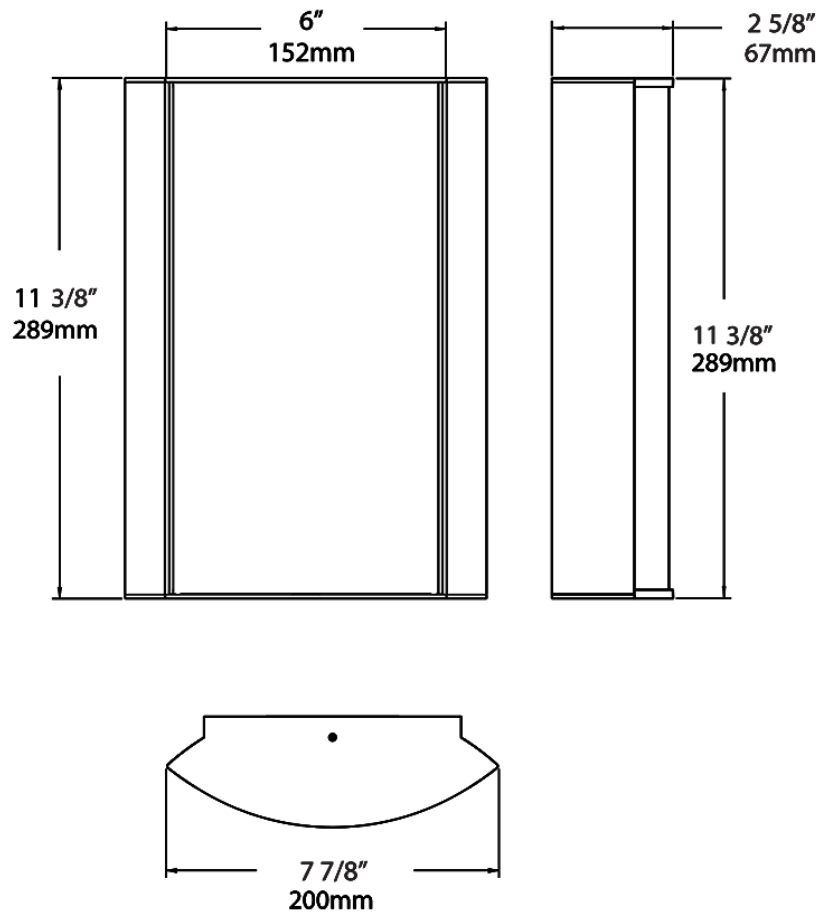

Dimensions

Ordering Matrix

Family	Lumen Package	CRI/Color Temp		Lens		Finish	Options
HALV	10L	935	-	MA	-	W	

10L = 1000lm / 14W¹
 18L = 1800lm / 25W¹

940 = 90CRI, 4000K
 935 = 90CRI, 3500K
 930 = 90CRI, 3000K
 927 = 90CRI, 2700K