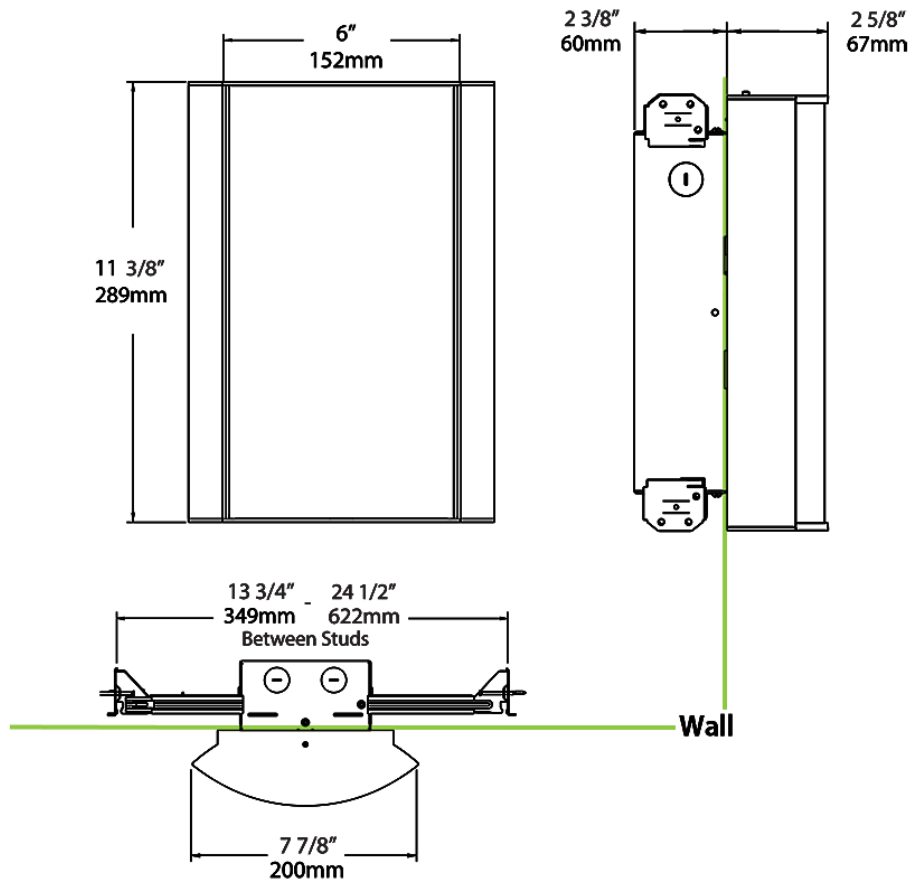

Dimensions

Ordering Matrix

Family	Lumen Package	CRI/Color Temp		Lens		Finish	Options
HALV	10L	935	-	LW	-	SA	/BL/E2

10L = 1000lm / 14W¹
 18L = 1800lm / 25W¹

940 = 90CRI, 4000K
 935 = 90CRI, 3500K
 930 = 90CRI, 3000K
 927 = 90CRI, 2700K