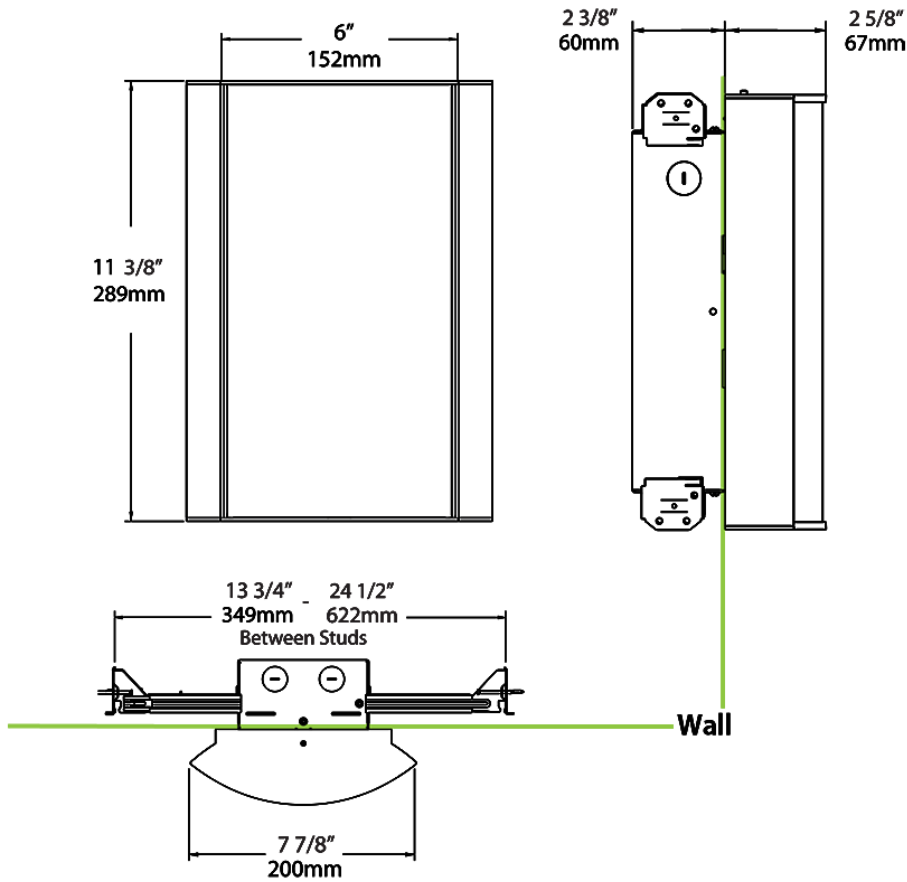

Technical Specifications (continued)

Other

Warranty:

RAB warrants that our LED products will be free from defects in materials and workmanship for a period of five (5) years from the date of delivery to the end user, including coverage of light output, color stability, driver performance and fixture finish. RAB's warranty is subject to all terms and conditions found at rablighting.com/warranty.

Buy American Act Compliance:

RAB values USA manufacturing! Upon request, RAB may be able to manufacture this product to be compliant with the Buy American Act (BAA). Please contact customer service to request a quote for the product to be made BAA compliant.

Dimensions