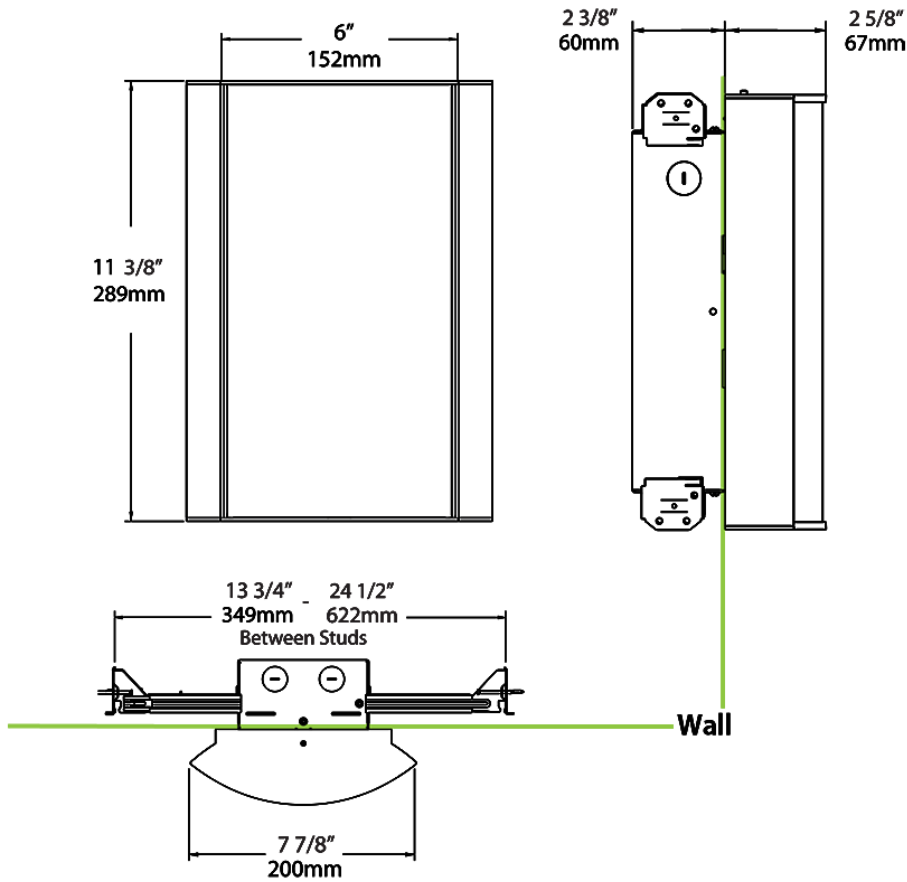

Dimensions

Ordering Matrix

Family	Lumen Package	CRI/Color Temp		Lens		Finish	Options
HALV	10L	935	-	LW	-	A	/LC

10L = 1000lm / 14W¹
 18L = 1800lm / 25W¹

940 = 90CRI, 4000K
 935 = 90CRI, 3500K
 930 = 90CRI, 3000K
 927 = 90CRI, 2700K