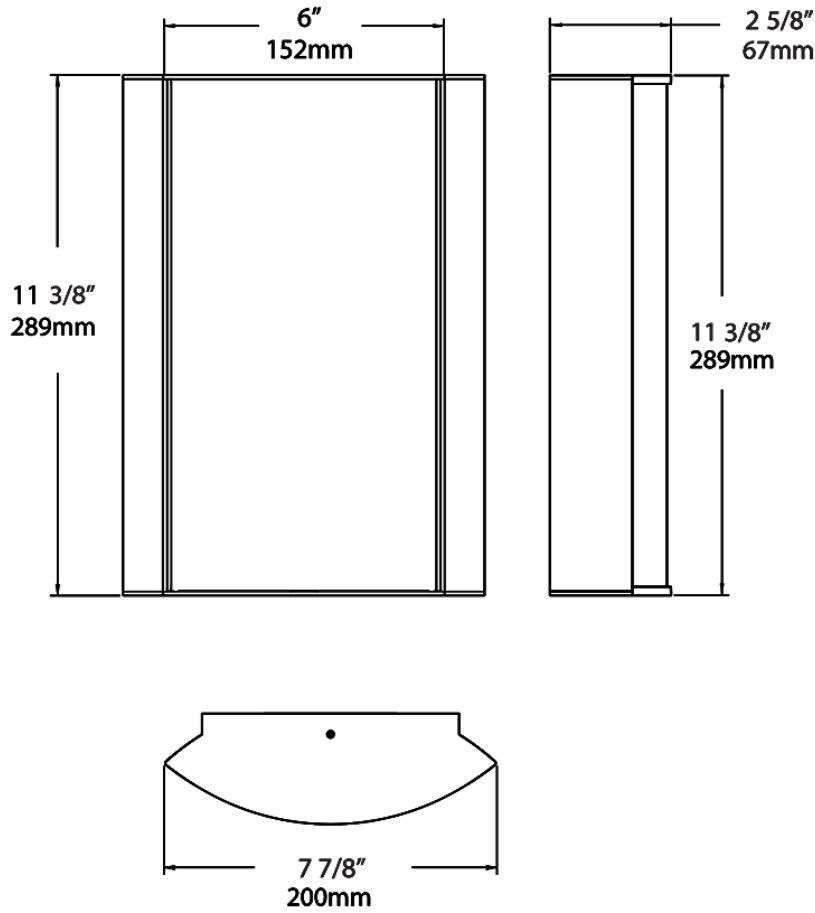

Dimensions

Ordering Matrix

Family	Lumen Package	CRI/Color Temp		Lens		Finish	Options
HALV	10L	935	-	LW	-	A	

10L = 1000lm / 14W¹
18L = 1800lm / 25W¹

940 = 90CRI, 4000K
935 = 90CRI, 3500K
930 = 90CRI, 3000K
927 = 90CRI, 2700K