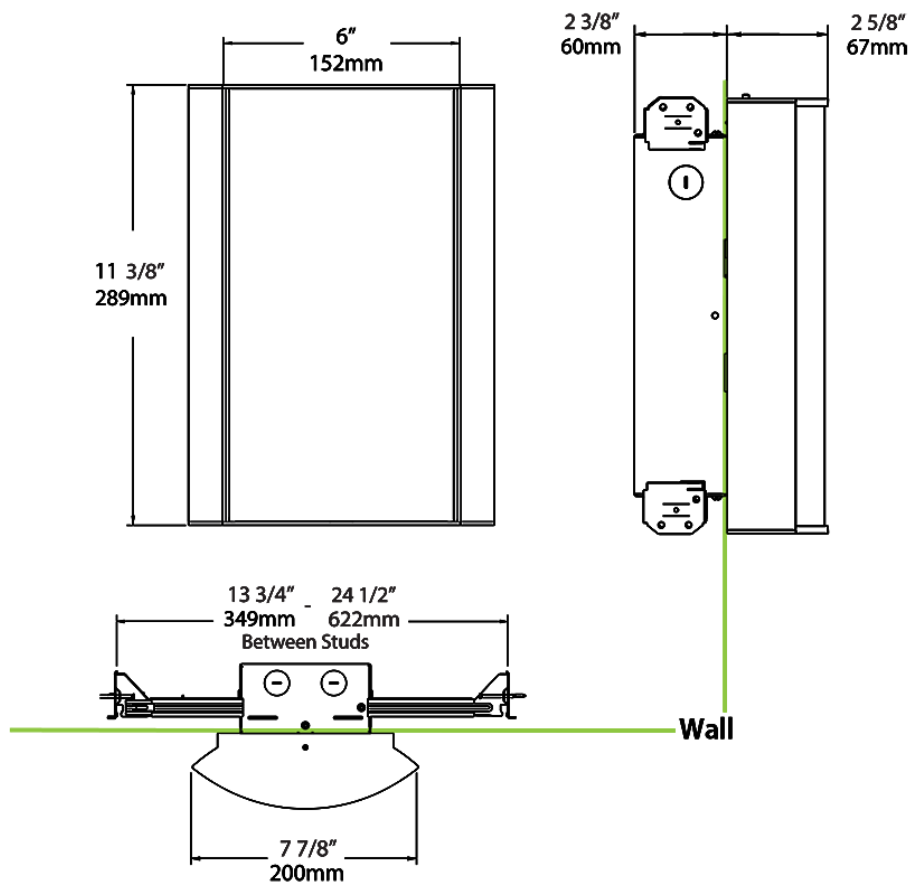

Dimensions

Ordering Matrix

Family	Lumen Package	CRI/Color Temp		Lens		Finish	Options
HALV	10L	935	-	GL	-	S	/BL/E2

10L = 1000lm / 14W¹
18L = 1800lm / 25W¹

940 = 90CRI, 4000K
935 = 90CRI, 3500K
930 = 90CRI, 3000K
927 = 90CRI, 2700K