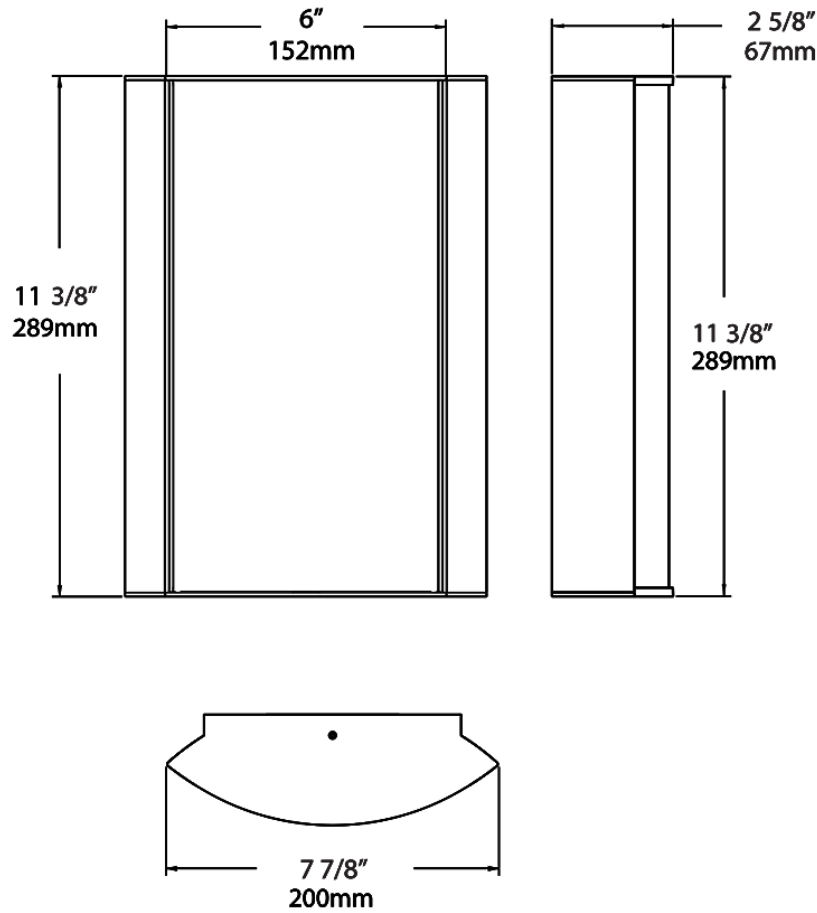

Dimensions

Ordering Matrix

Family	Lumen Package	CRI/Color Temp		Lens		Finish	Options
HALV	10L	935	-	GL	-	K	

10L = 1000lm / 14W¹
 18L = 1800lm / 25W¹

940 = 90CRI, 4000K
 935 = 90CRI, 3500K
 930 = 90CRI, 3000K
 927 = 90CRI, 2700K