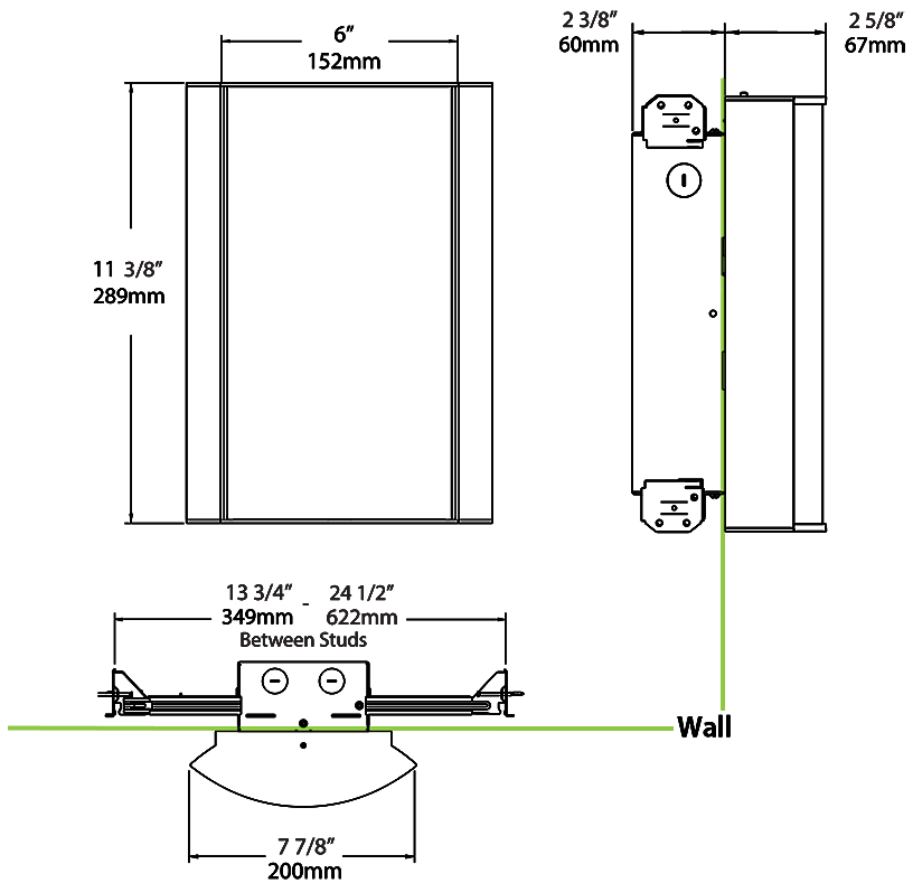

Dimensions

Ordering Matrix

Family	Lumen Package	CRI/Color Temp		Lens		Finish	Options
HALV	10L	935	-	F	-	K	/LC

10L = 1000lm / 14W¹
 18L = 1800lm / 25W¹

940 = 90CRI, 4000K
 935 = 90CRI, 3500K
 930 = 90CRI, 3000K
 927 = 90CRI, 2700K