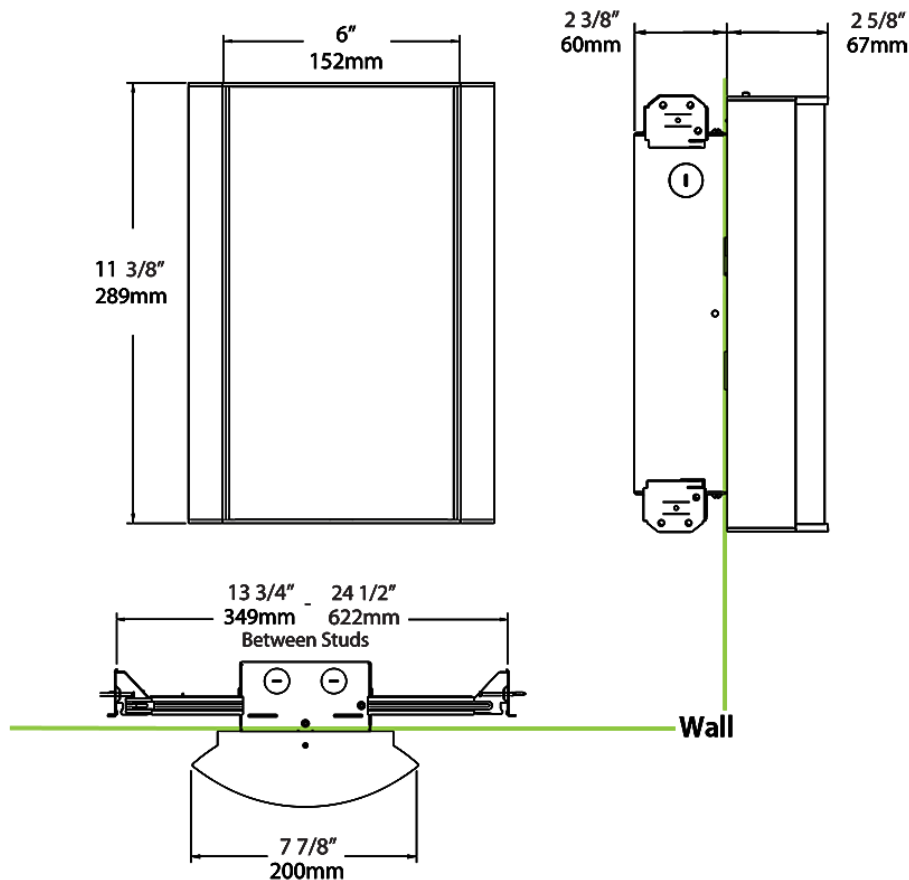

Dimensions

Ordering Matrix

Family	Lumen Package	CRI/Color Temp		Lens		Finish	Options
HALV	10L	935	-	FG3	-	S	/BL/E2

10L = 1000lm / 14W¹
 18L = 1800lm / 25W¹

940 = 90CRI, 4000K
 935 = 90CRI, 3500K
 930 = 90CRI, 3000K
 927 = 90CRI, 2700K