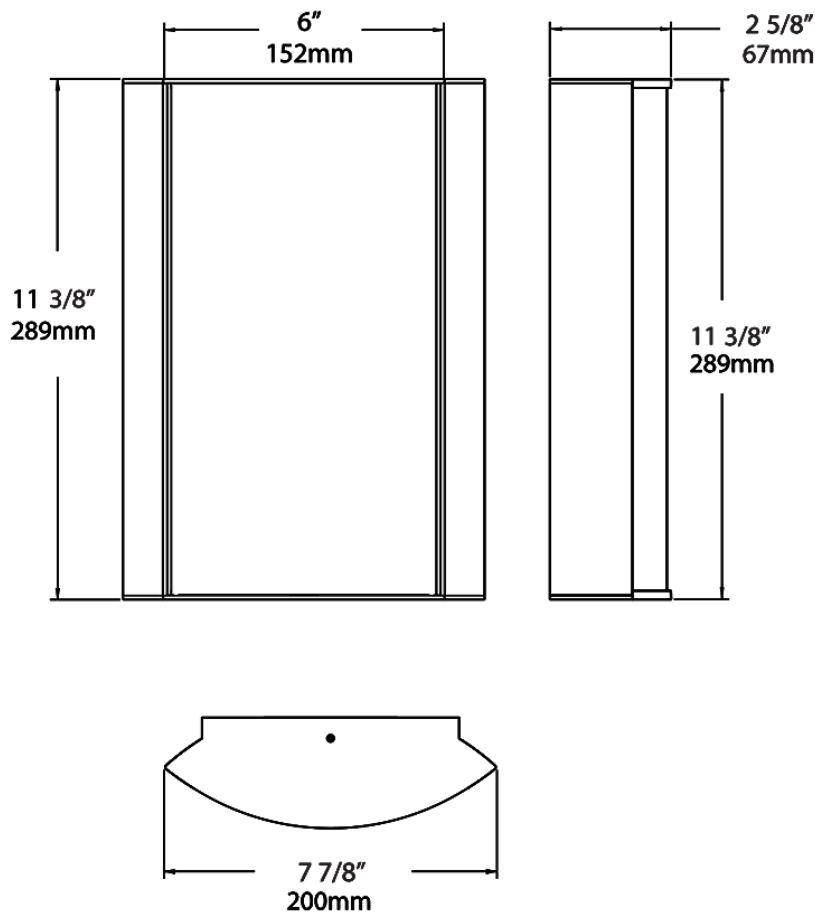

Dimensions

Ordering Matrix

Family	Lumen Package	CRI/Color Temp		Lens		Finish	Options
HALV	10L	935	-	FG1	-	K	

10L = 1000lm / 14W¹
18L = 1800lm / 25W¹

940 = 90CRI, 4000K
935 = 90CRI, 3500K
930 = 90CRI, 3000K
927 = 90CRI, 2700K