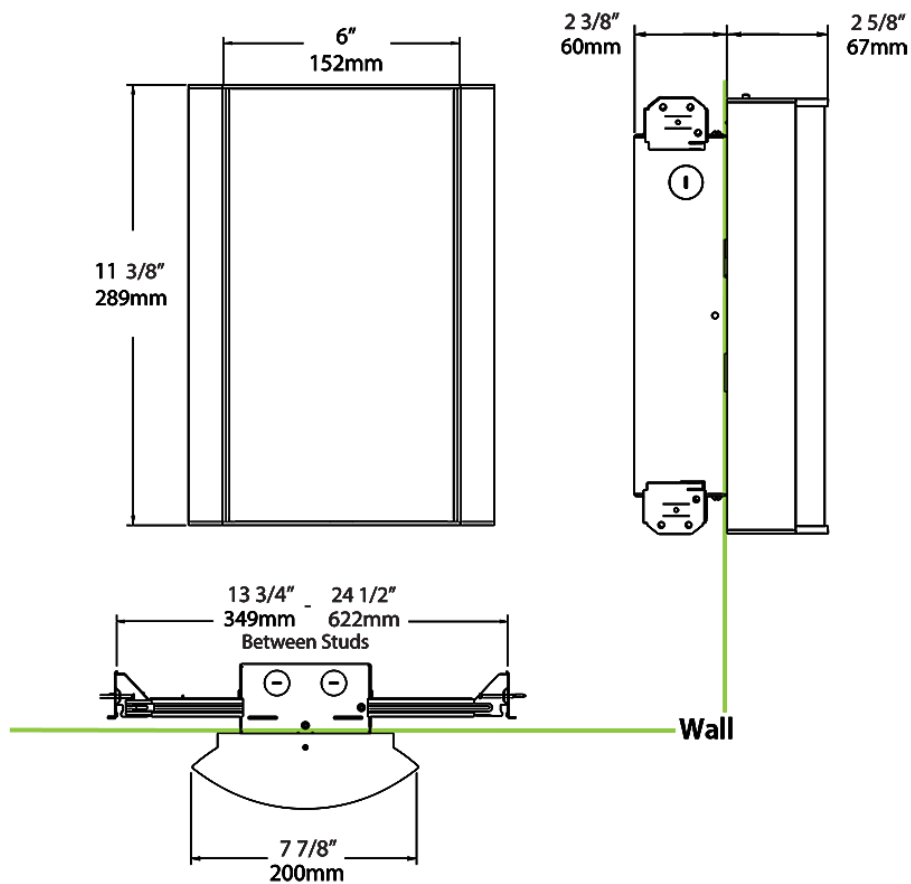

Dimensions

Ordering Matrix

Family	Lumen Package	CRI/Color Temp		Lens		Finish	Options
HALV	10L	935	-	FG1	-	A	/BL

10L = 1000lm / 14W¹
 18L = 1800lm / 25W¹

940 = 90CRI, 4000K
 935 = 90CRI, 3500K
 930 = 90CRI, 3000K
 927 = 90CRI, 2700K