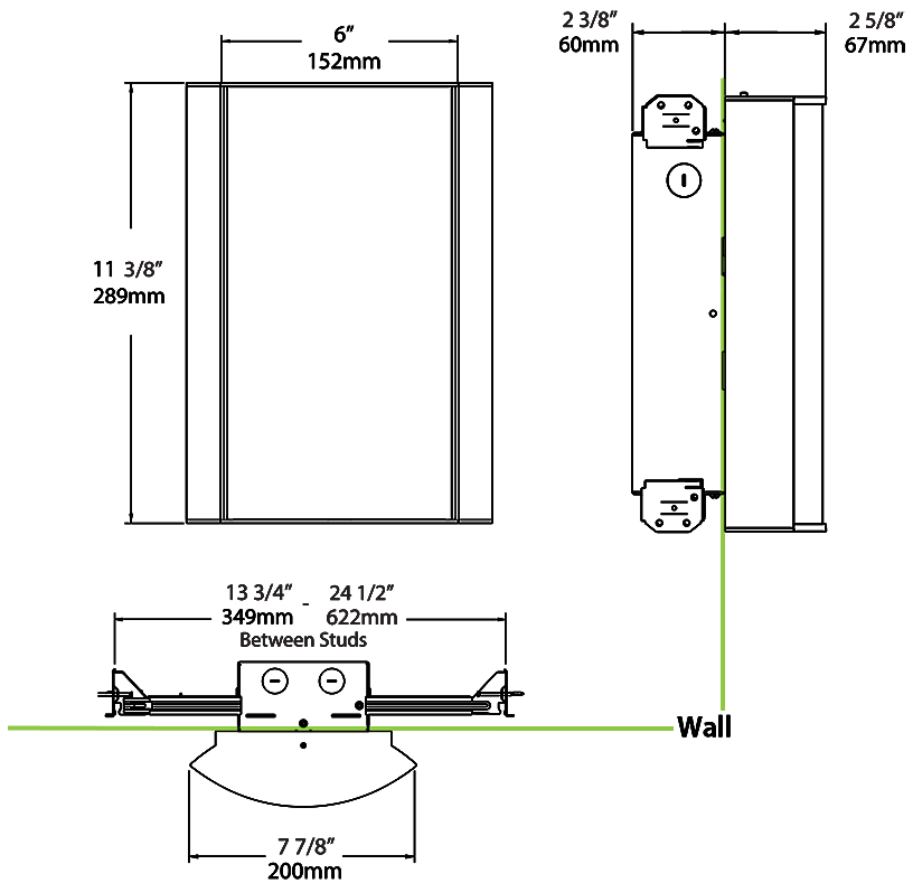

Dimensions

Ordering Matrix

Family	Lumen Package	CRI/Color Temp		Lens		Finish	Options
HALV	10L	935	-	F	-	A	/LC/E2

10L = 1000lm / 14W ¹
 18L = 1800lm / 25W ¹

940 = 90CRI, 4000K
 935 = 90CRI, 3500K
 930 = 90CRI, 3000K
 927 = 90CRI, 2700K