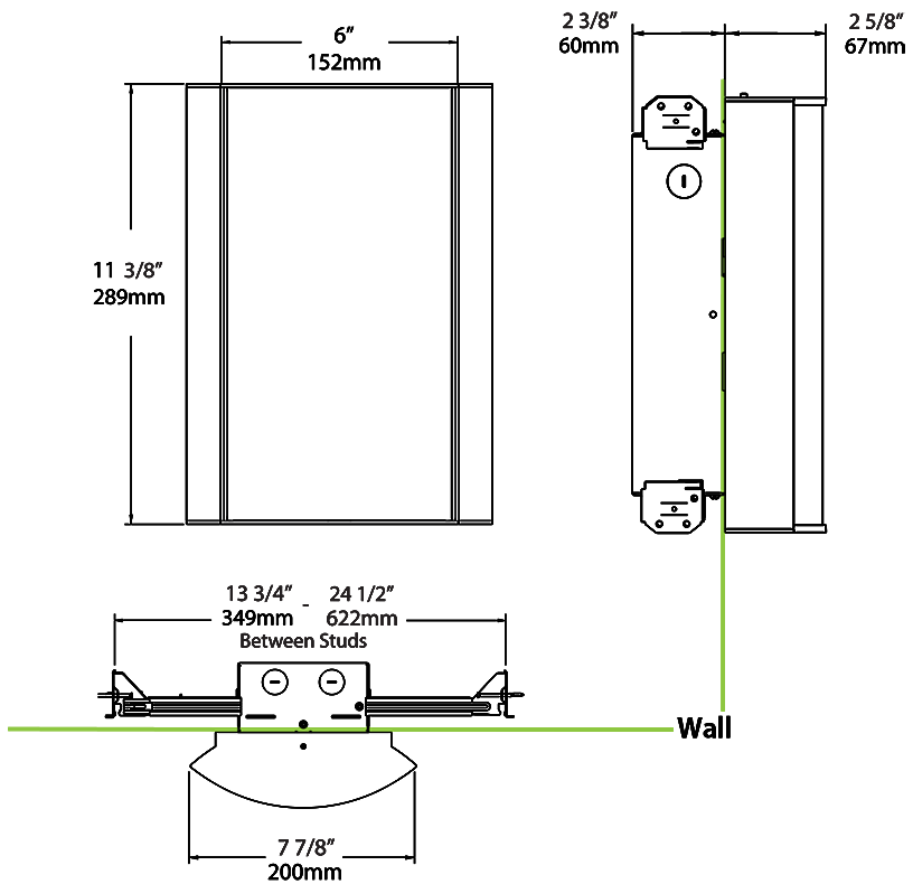

Dimensions

Ordering Matrix

Family	Lumen Package	CRI/Color Temp		Lens		Finish	Options
HALV	10L	935	-	F	-	A	/E2

10L = 1000lm / 14W¹
18L = 1800lm / 25W¹

940 = 90CRI, 4000K
935 = 90CRI, 3500K
930 = 90CRI, 3000K
927 = 90CRI, 2700K