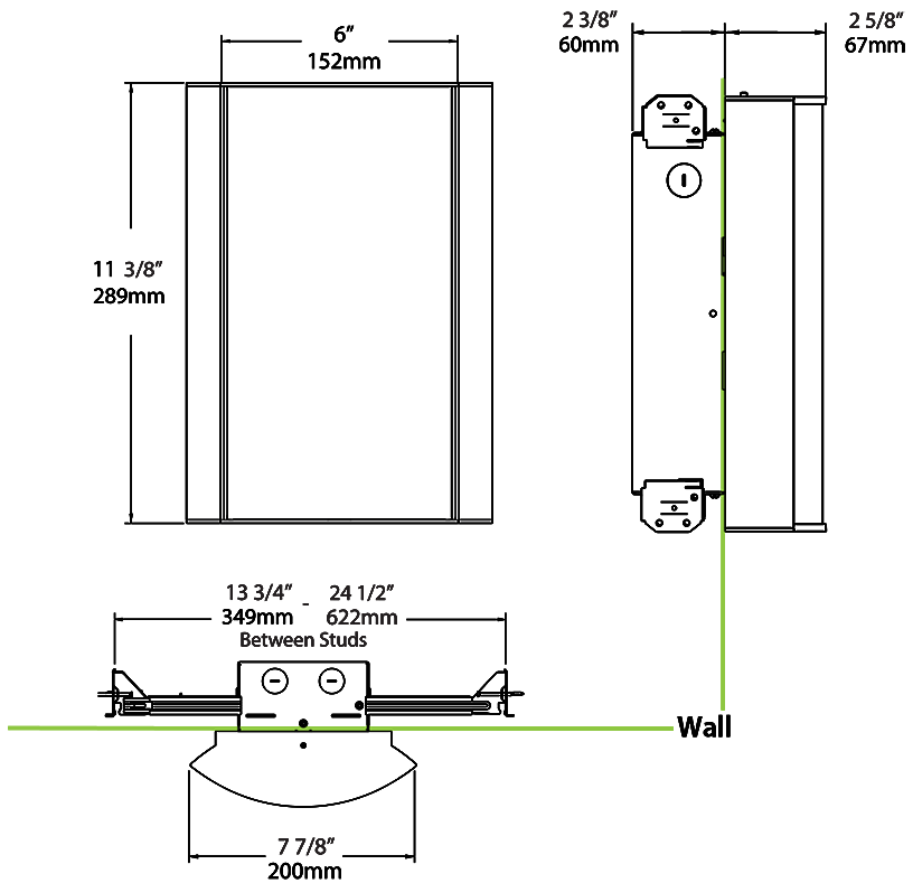

Dimensions

Ordering Matrix

Family	Lumen Package	CRI/Color Temp		Lens		Finish	Options
HALV	10L	935	-	CW	-	S	/BL/E2

10L = 1000lm / 14W¹
 18L = 1800lm / 25W¹

940 = 90CRI, 4000K
 935 = 90CRI, 3500K
 930 = 90CRI, 3000K
 927 = 90CRI, 2700K