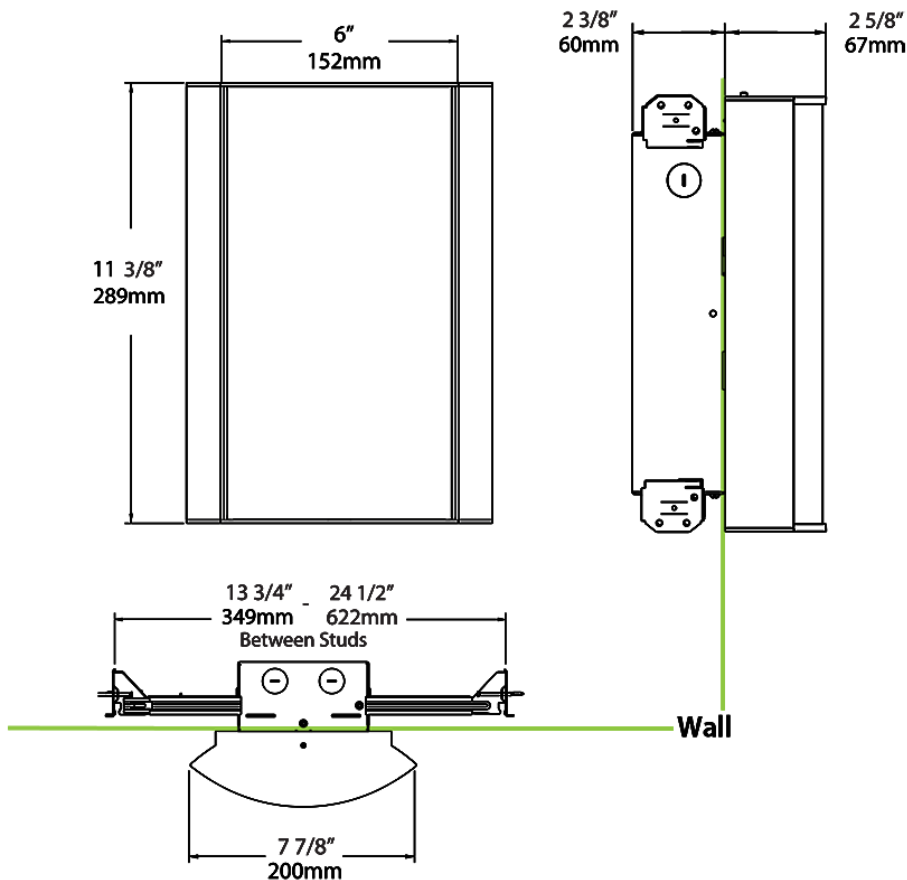

Dimensions

Ordering Matrix

Family	Lumen Package	CRI/Color Temp		Lens		Finish	Options
HALV	10L	930	-	TL	-	S	/BL/E2

10L = 1000lm / 14W¹
 18L = 1800lm / 25W¹

940 = 90CRI, 4000K
 935 = 90CRI, 3500K
 930 = 90CRI, 3000K
 927 = 90CRI, 2700K