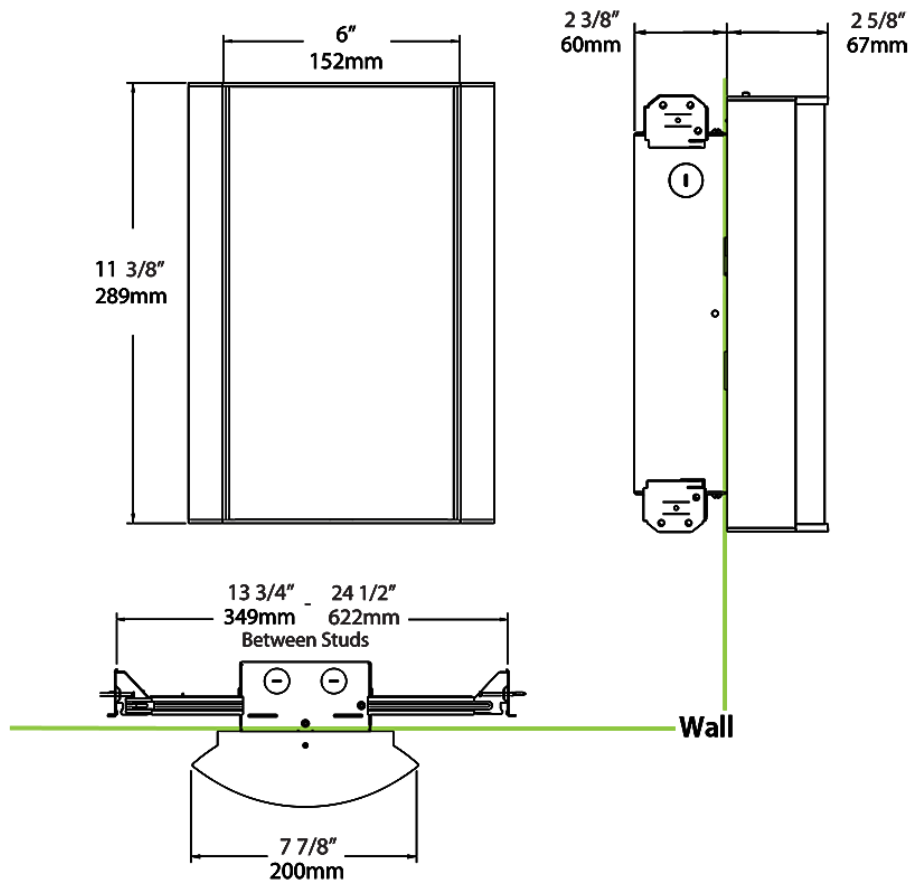

Dimensions

Ordering Matrix

Family	Lumen Package	CRI/Color Temp		Lens		Finish	Options
HALV	10L	930	-	TL	-	K	/BL/E2

10L = 1000lm / 14W¹
 18L = 1800lm / 25W¹

940 = 90CRI, 4000K
 935 = 90CRI, 3500K
 930 = 90CRI, 3000K
 927 = 90CRI, 2700K