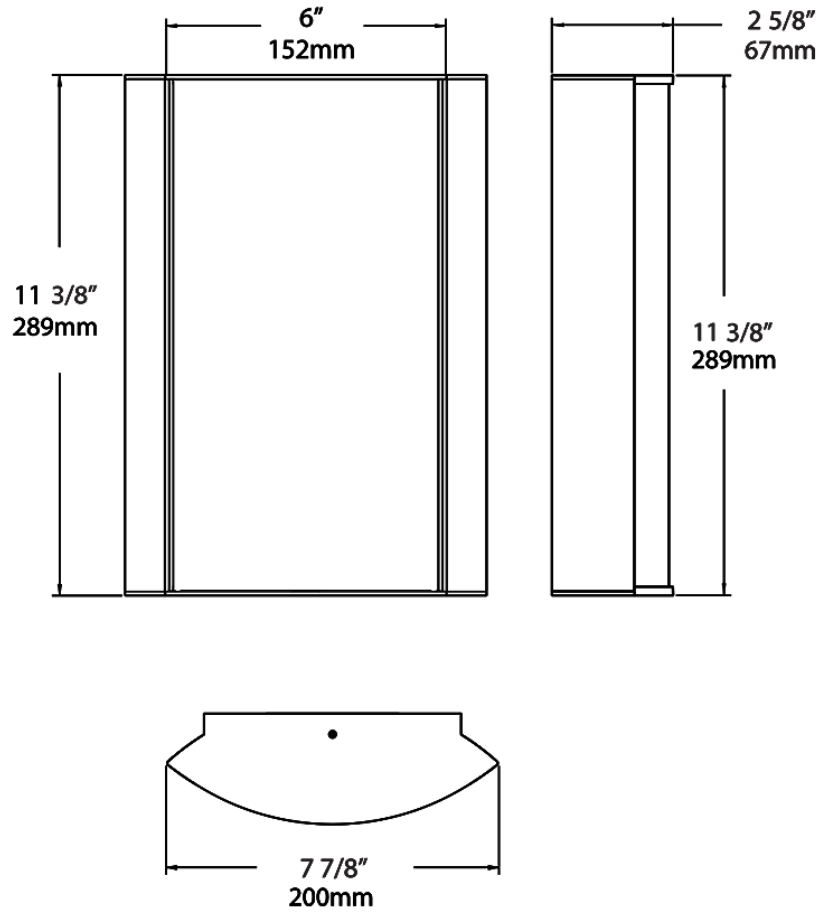

Dimensions

Ordering Matrix

Family	Lumen Package	CRI/Color Temp		Lens		Finish	Options
HALV	10L	930	-	TL	-	A	

10L = 1000lm / 14W¹
 18L = 1800lm / 25W¹

940 = 90CRI, 4000K
 935 = 90CRI, 3500K
 930 = 90CRI, 3000K
 927 = 90CRI, 2700K