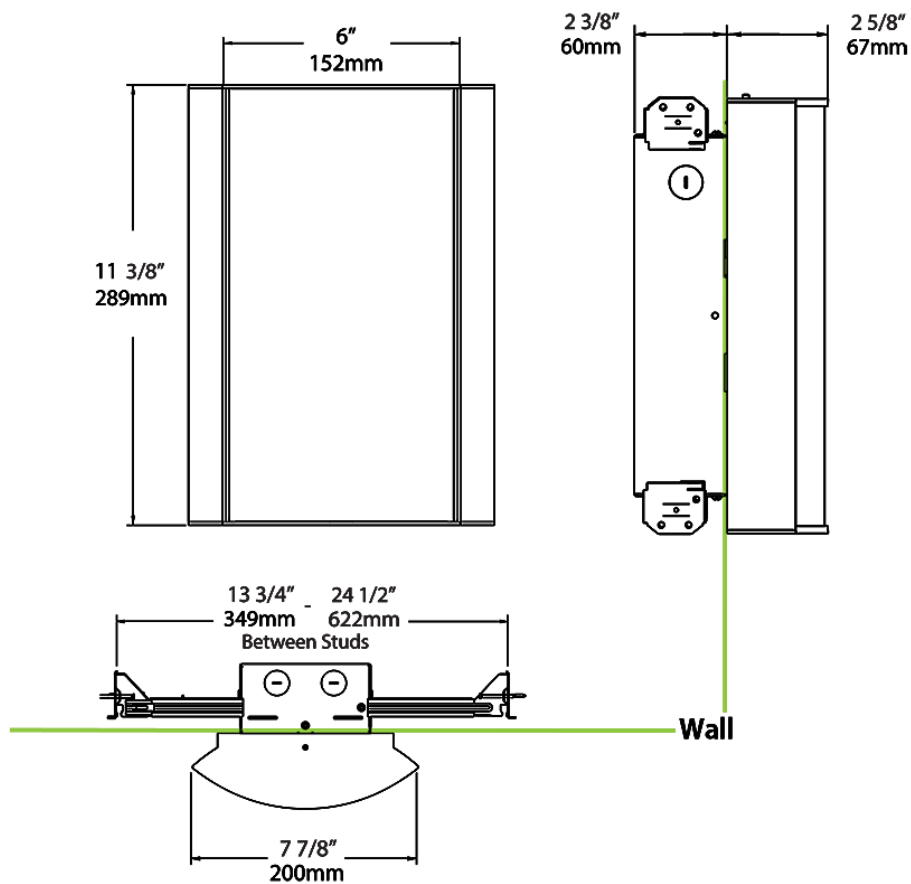

Dimensions

Ordering Matrix

Family	Lumen Package	CRI/Color Temp		Lens		Finish	Options
HALV	10L	930	-	NL	-	A	/E2

10L = 1000lm / 14W¹
18L = 1800lm / 25W¹

940 = 90CRI, 4000K
935 = 90CRI, 3500K
930 = 90CRI, 3000K
927 = 90CRI, 2700K