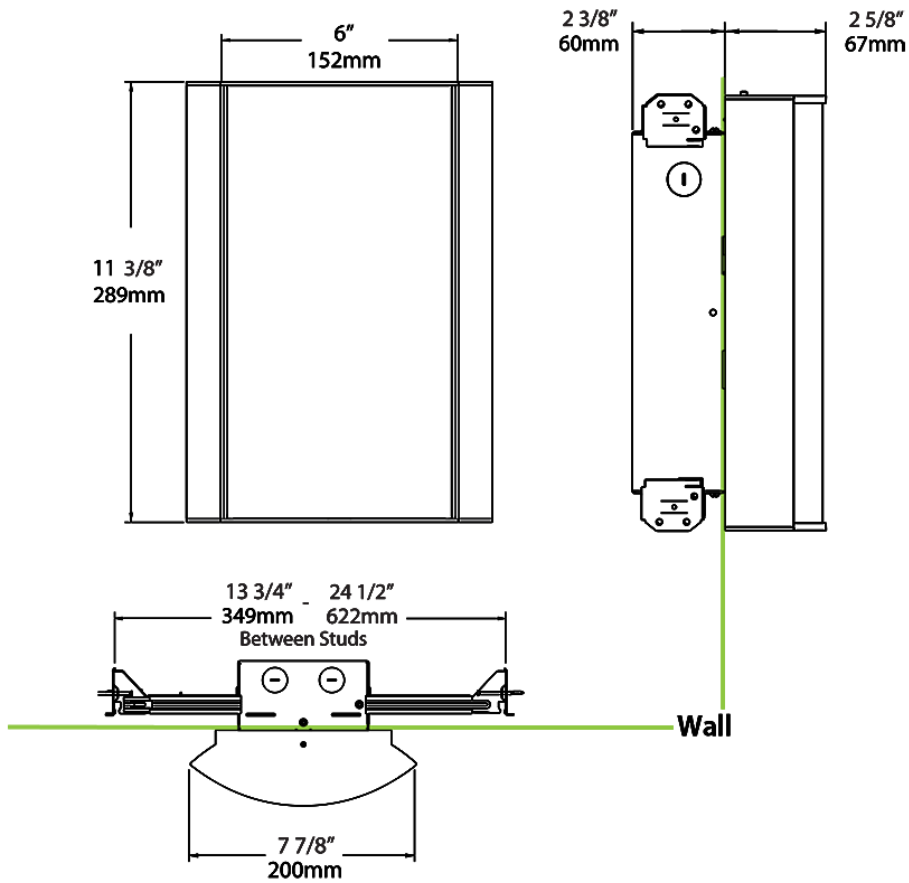

Dimensions

Ordering Matrix

Family	Lumen Package	CRI/Color Temp		Lens		Finish	Options
HALV	10L	930	-	MP	-	A	/E2

10L = 1000lm / 14W¹
18L = 1800lm / 25W¹

940 = 90CRI, 4000K
935 = 90CRI, 3500K
930 = 90CRI, 3000K
927 = 90CRI, 2700K