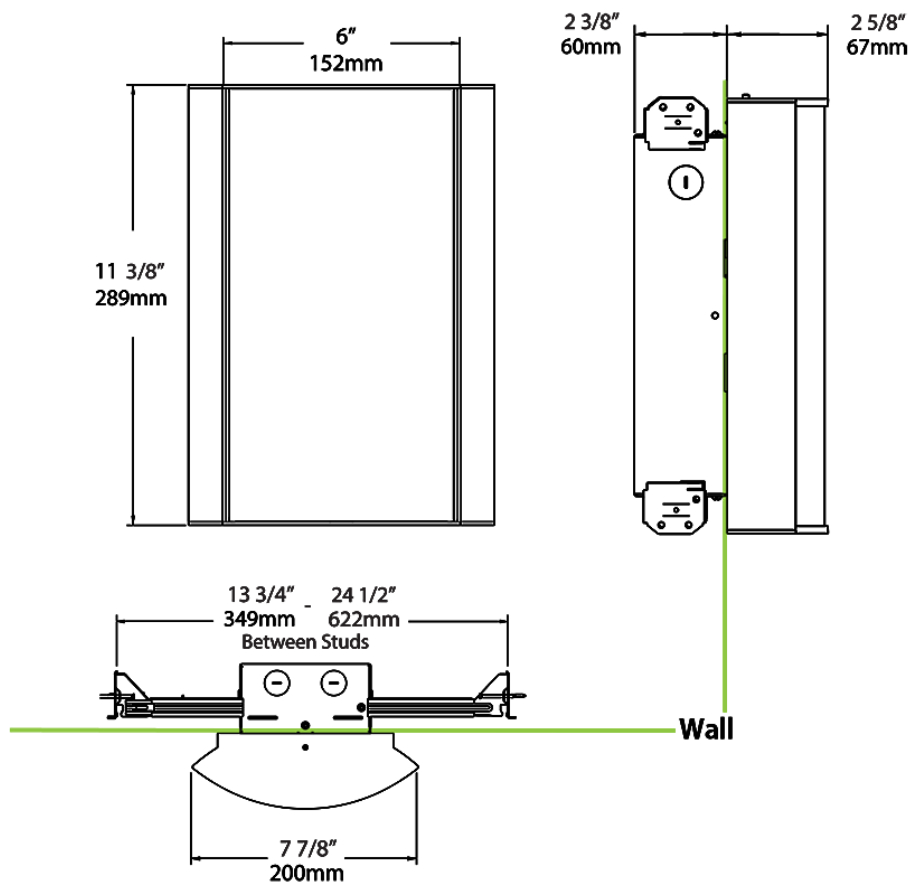

Dimensions

Ordering Matrix

Family	Lumen Package	CRI/Color Temp		Lens		Finish	Options
HALV	10L	930	-	MG	-	W	/BL/E2

10L = 1000lm / 14W¹
 18L = 1800lm / 25W¹

940 = 90CRI, 4000K
 935 = 90CRI, 3500K
 930 = 90CRI, 3000K
 927 = 90CRI, 2700K