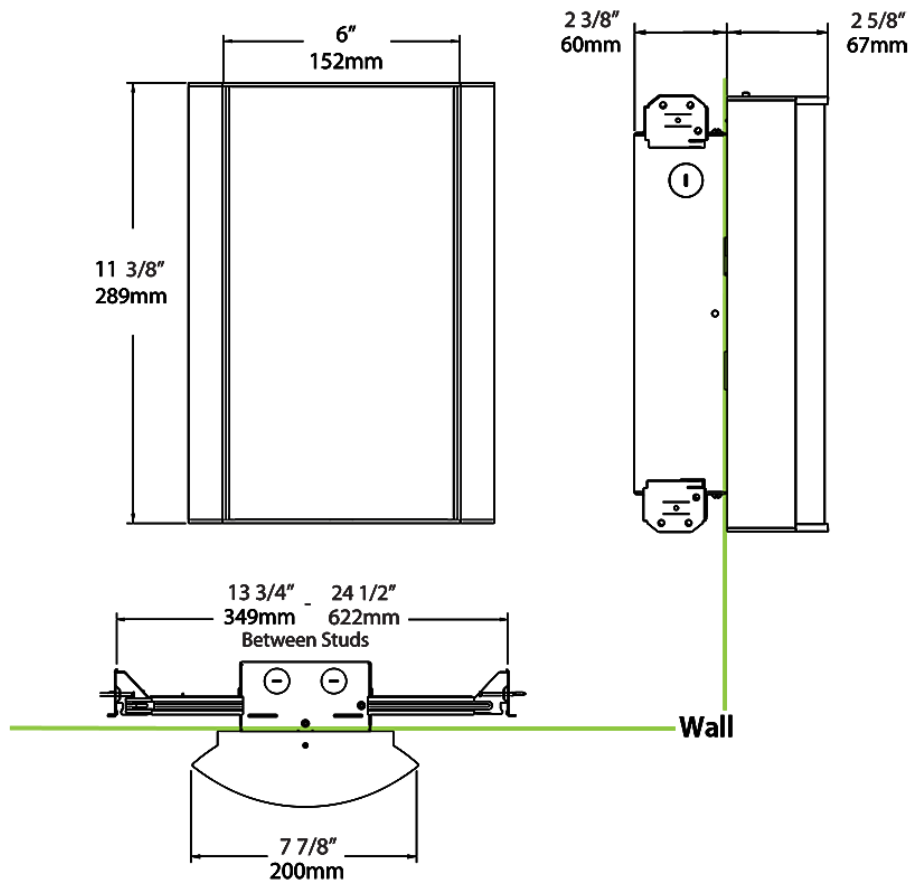

Dimensions

Ordering Matrix

Family	Lumen Package	CRI/Color Temp		Lens		Finish	Options
HALV	10L	930	-	MG	-	K	/BL/E2

10L = 1000lm / 14W¹
 18L = 1800lm / 25W¹

940 = 90CRI, 4000K
 935 = 90CRI, 3500K
 930 = 90CRI, 3000K
 927 = 90CRI, 2700K