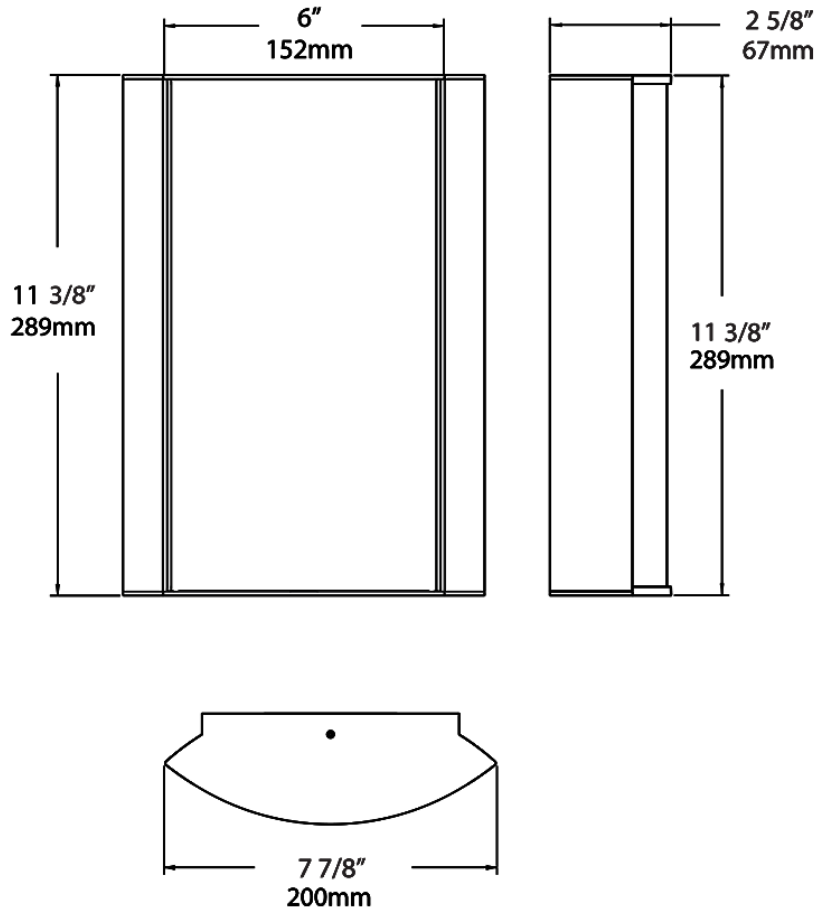

Dimensions

Ordering Matrix

Family	Lumen Package	CRI/Color Temp		Lens		Finish	Options
HALV	10L	930	-	MC	-	A	

10L = 1000lm / 14W¹
18L = 1800lm / 25W¹

940 = 90CRI, 4000K
935 = 90CRI, 3500K
930 = 90CRI, 3000K
927 = 90CRI, 2700K