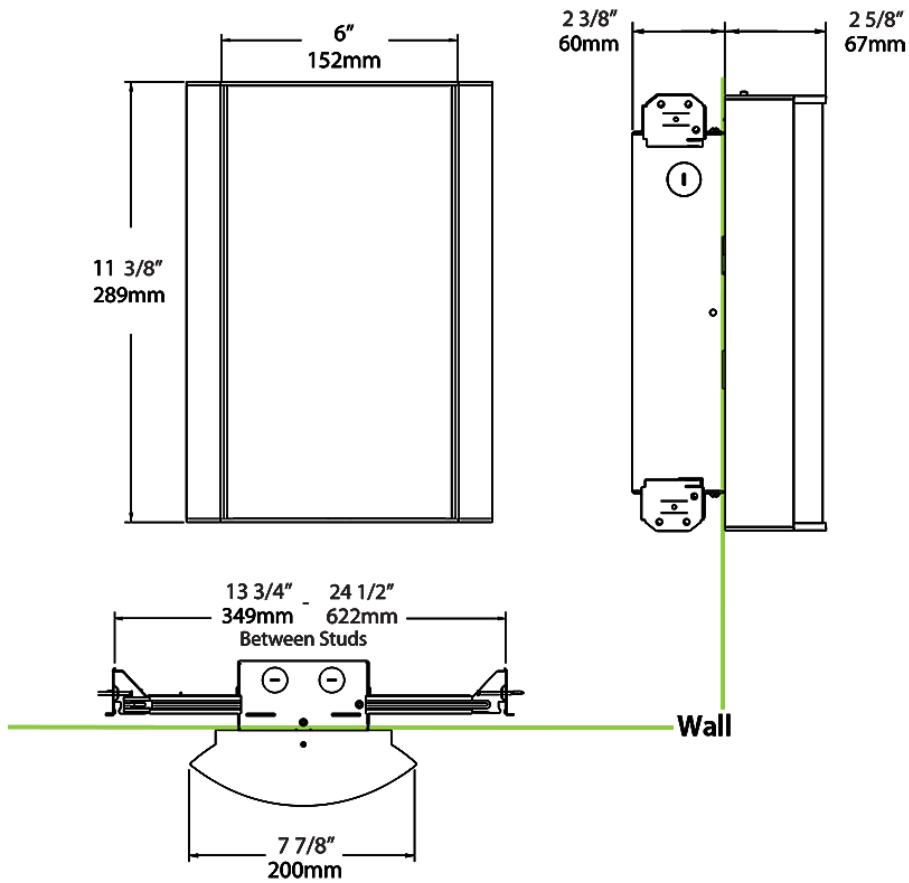

Dimensions

Ordering Matrix

Family	Lumen Package	CRI/Color Temp		Lens		Finish	Options
HALV	10L	930	-	MA	-	S	/E2

10L = 1000lm / 14W¹
 18L = 1800lm / 25W¹

940 = 90CRI, 4000K
 935 = 90CRI, 3500K
 930 = 90CRI, 3000K
 927 = 90CRI, 2700K