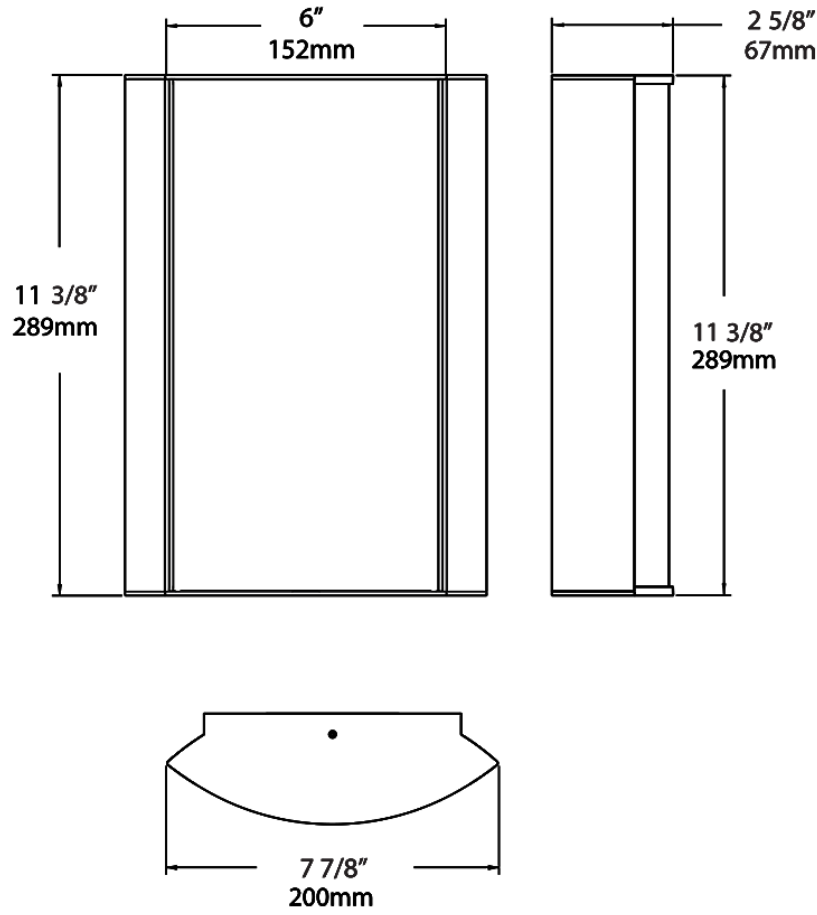

Dimensions

Ordering Matrix

Family	Lumen Package	CRI/Color Temp		Lens		Finish	Options
HALV	10L	930	-	MA	-	A	

10L = 1000lm / 14W¹
 18L = 1800lm / 25W¹

940 = 90CRI, 4000K
 935 = 90CRI, 3500K
 930 = 90CRI, 3000K
 927 = 90CRI, 2700K