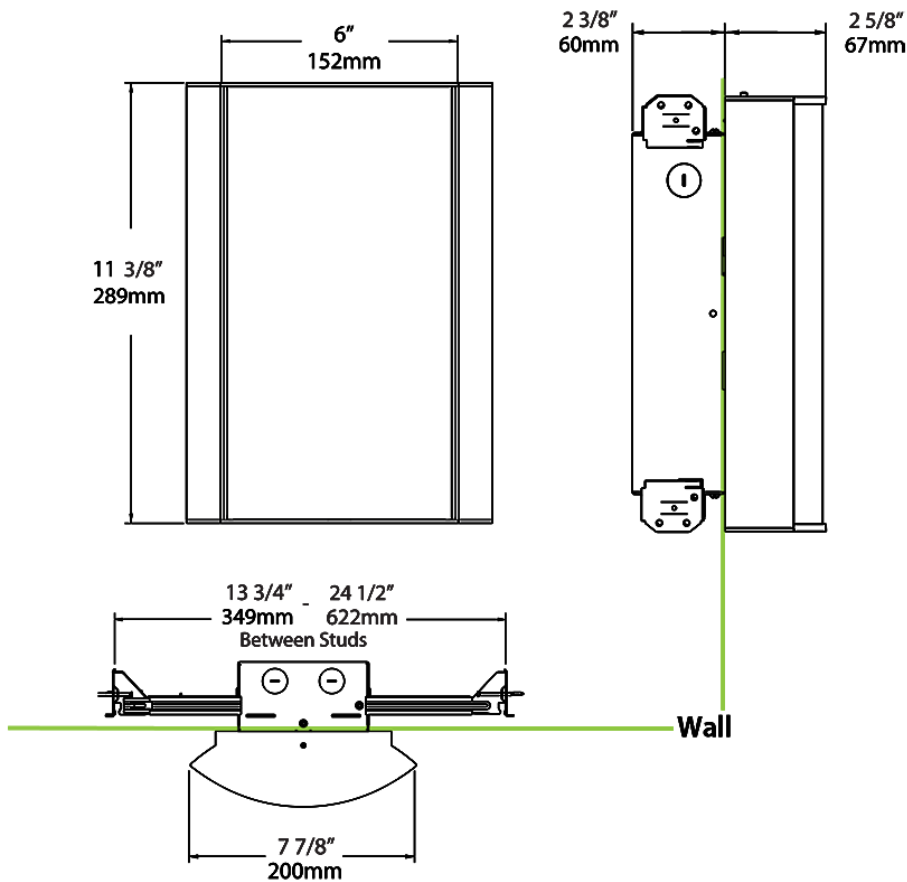

Dimensions

Ordering Matrix

Family	Lumen Package	CRI/Color Temp		Lens		Finish	Options
HALV	10L	930	-	LS	-	K	/BL/E2

10L = 1000lm / 14W¹
 18L = 1800lm / 25W¹

940 = 90CRI, 4000K
 935 = 90CRI, 3500K
 930 = 90CRI, 3000K
 927 = 90CRI, 2700K