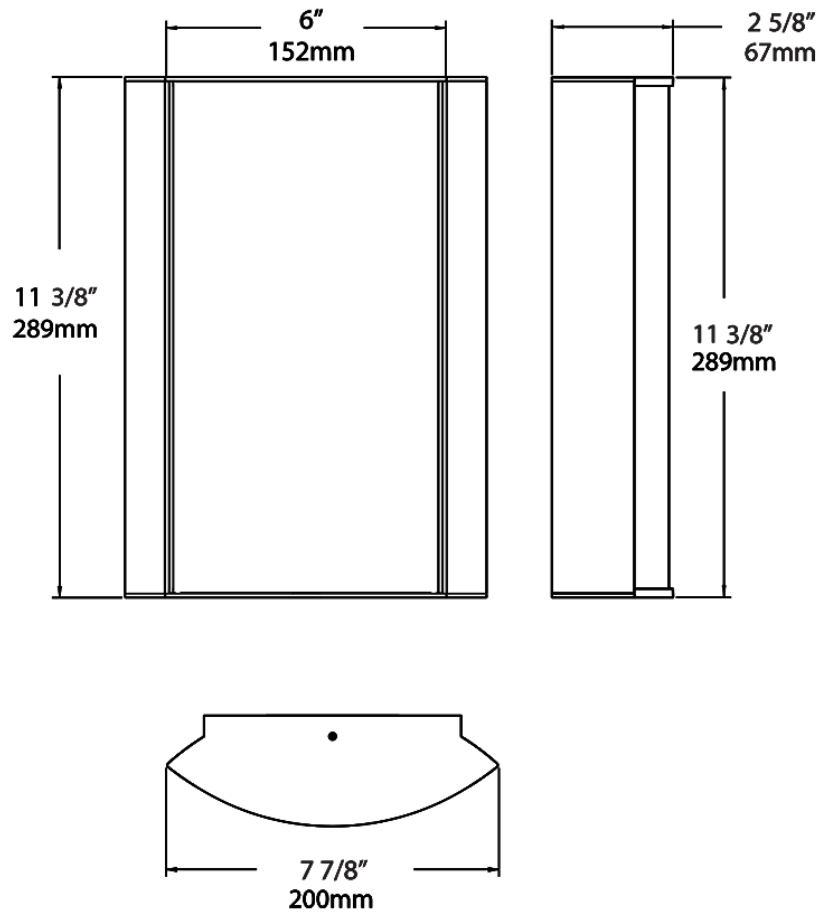

Dimensions

Ordering Matrix

Family	Lumen Package	CRI/Color Temp		Lens		Finish	Options
HALV	10L	930	-	LS	-	A	

10L = 1000lm / 14W¹
 18L = 1800lm / 25W¹

940 = 90CRI, 4000K
 935 = 90CRI, 3500K
 930 = 90CRI, 3000K
 927 = 90CRI, 2700K