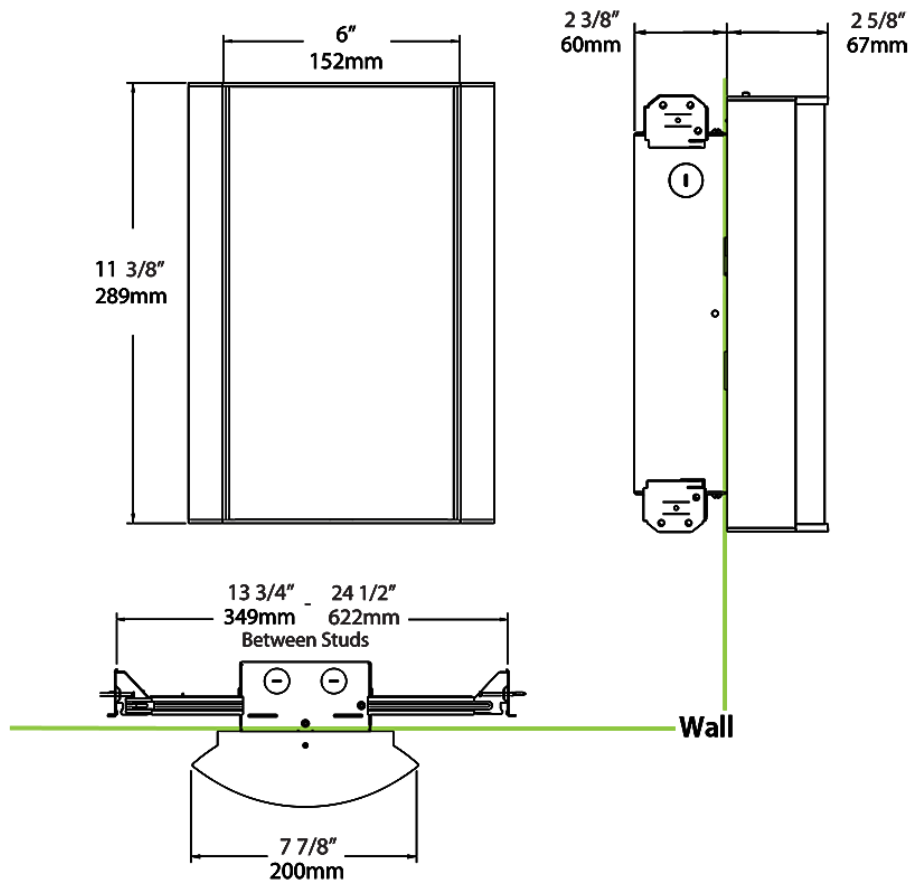

Dimensions

Ordering Matrix

Family	Lumen Package	CRI/Color Temp		Lens		Finish	Options
HALV	10L	930	-	LH	-	K	/BL/E2

10L = 1000lm / 14W¹
 18L = 1800lm / 25W¹

940 = 90CRI, 4000K
 935 = 90CRI, 3500K
 930 = 90CRI, 3000K
 927 = 90CRI, 2700K