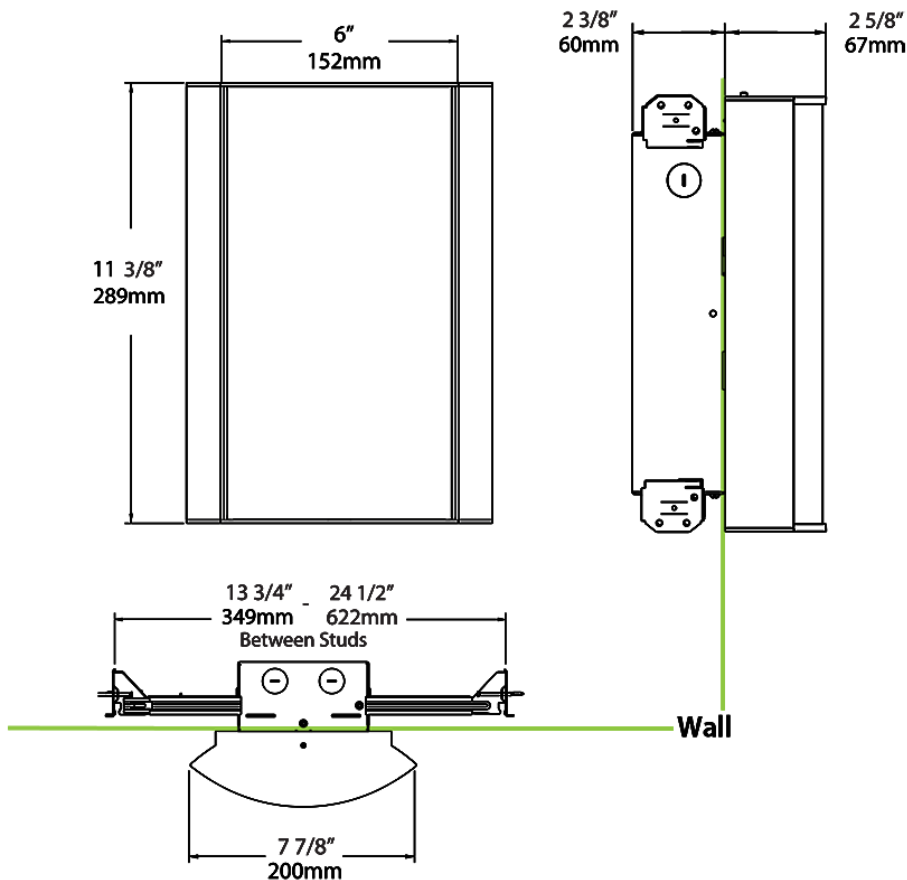

Dimensions

Ordering Matrix

Family	Lumen Package	CRI/Color Temp		Lens		Finish	Options
HALV	10L	930	-	GL	-	K	/BL/E2

10L = 1000lm / 14W¹
 18L = 1800lm / 25W¹

940 = 90CRI, 4000K
 935 = 90CRI, 3500K
 930 = 90CRI, 3000K
 927 = 90CRI, 2700K