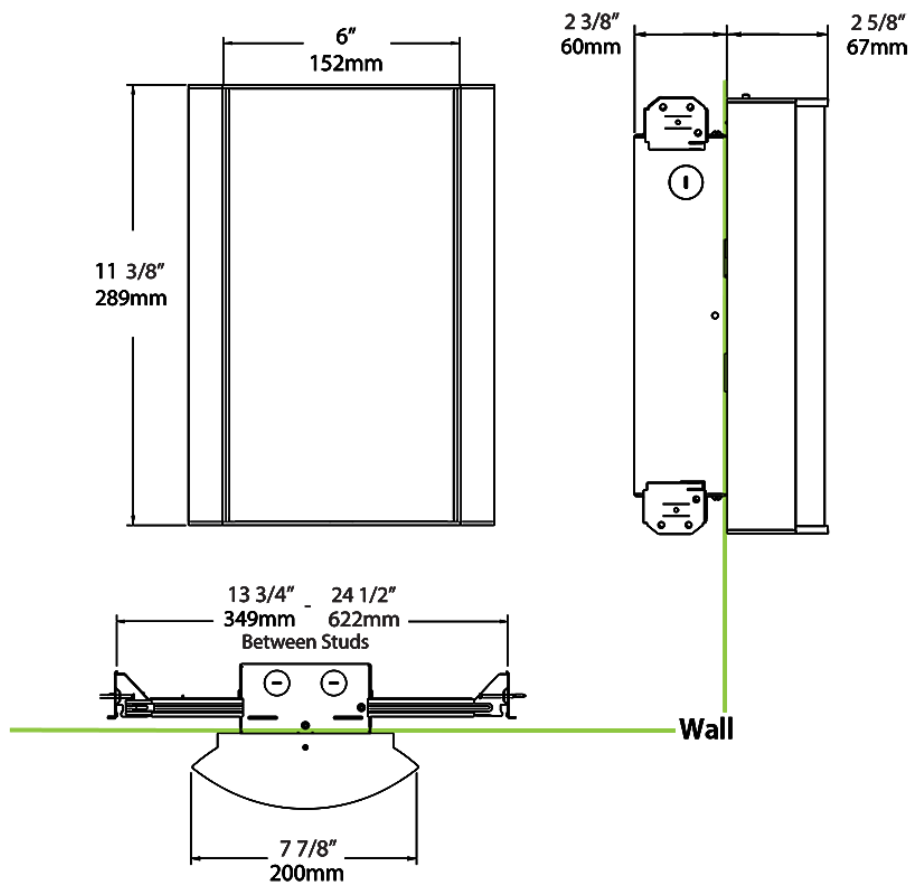

Dimensions

Ordering Matrix

Family	Lumen Package	CRI/Color Temp		Lens		Finish	Options
HALV	10L	930	-	FG3	-	S	/BL/E2

10L = 1000lm / 14W¹
 18L = 1800lm / 25W¹

940 = 90CRI, 4000K
 935 = 90CRI, 3500K
 930 = 90CRI, 3000K
 927 = 90CRI, 2700K