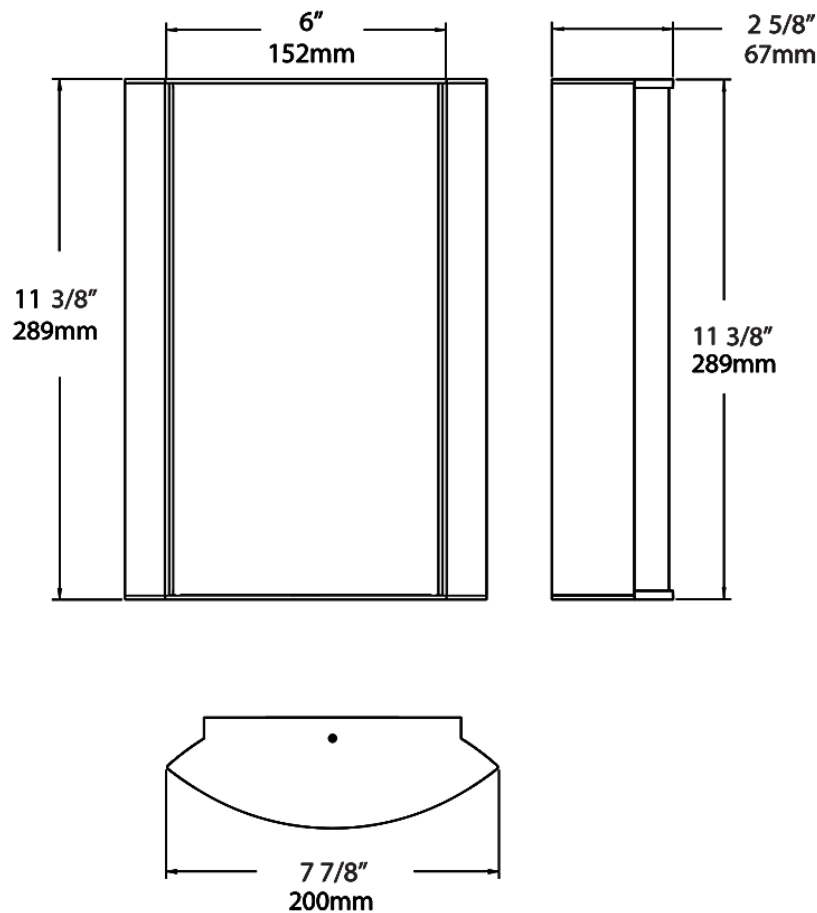

Dimensions

Ordering Matrix

Family	Lumen Package	CRI/Color Temp		Lens		Finish	Options
HALV	10L	930	-	FG2	-	S	

10L = 1000lm / 14W¹
 18L = 1800lm / 25W¹

940 = 90CRI, 4000K
 935 = 90CRI, 3500K
 930 = 90CRI, 3000K
 927 = 90CRI, 2700K