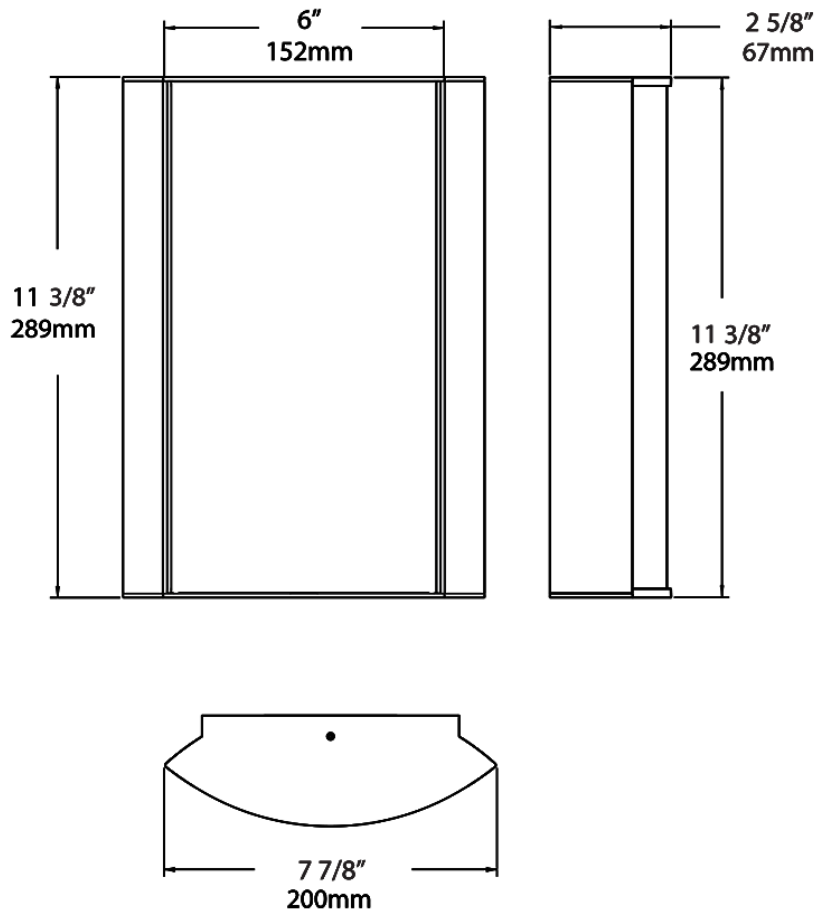

Dimensions

Ordering Matrix

Family	Lumen Package	CRI/Color Temp		Lens		Finish	Options
HALV	10L	930	-	FG1	-	S	

10L = 1000lm / 14W¹
 18L = 1800lm / 25W¹

940 = 90CRI, 4000K
 935 = 90CRI, 3500K
 930 = 90CRI, 3000K
 927 = 90CRI, 2700K