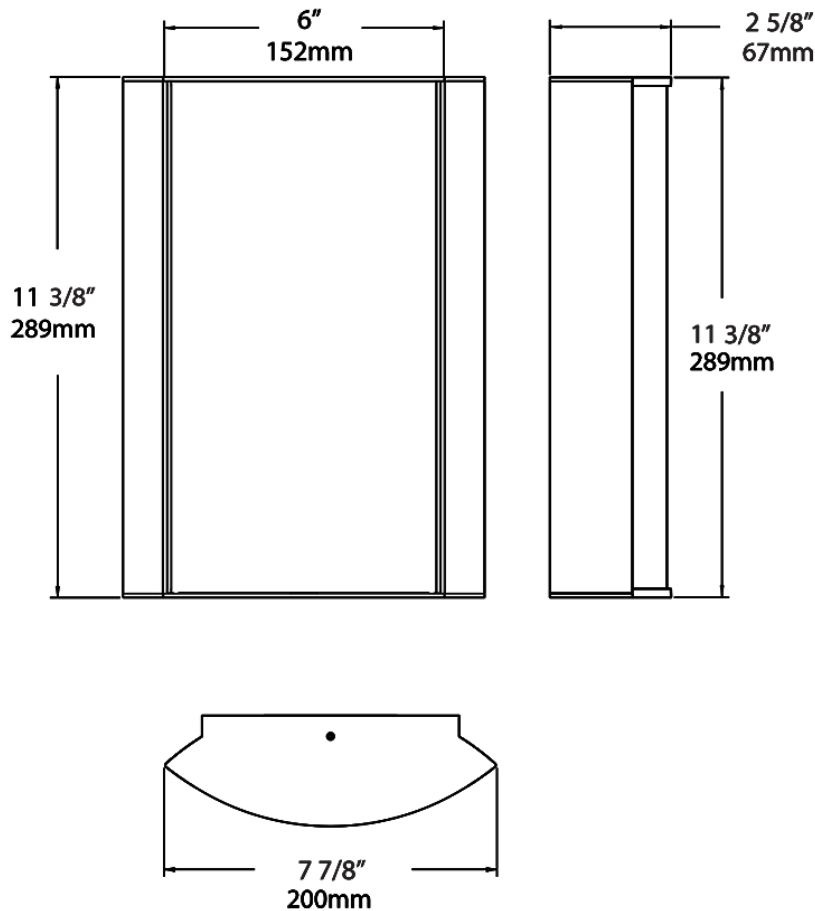

Dimensions

Ordering Matrix

Family	Lumen Package	CRI/Color Temp		Lens		Finish	Options
HALV	10L	930	-	FG1	-	A	

10L = 1000lm / 14W¹
18L = 1800lm / 25W¹

940 = 90CRI, 4000K
935 = 90CRI, 3500K
930 = 90CRI, 3000K
927 = 90CRI, 2700K