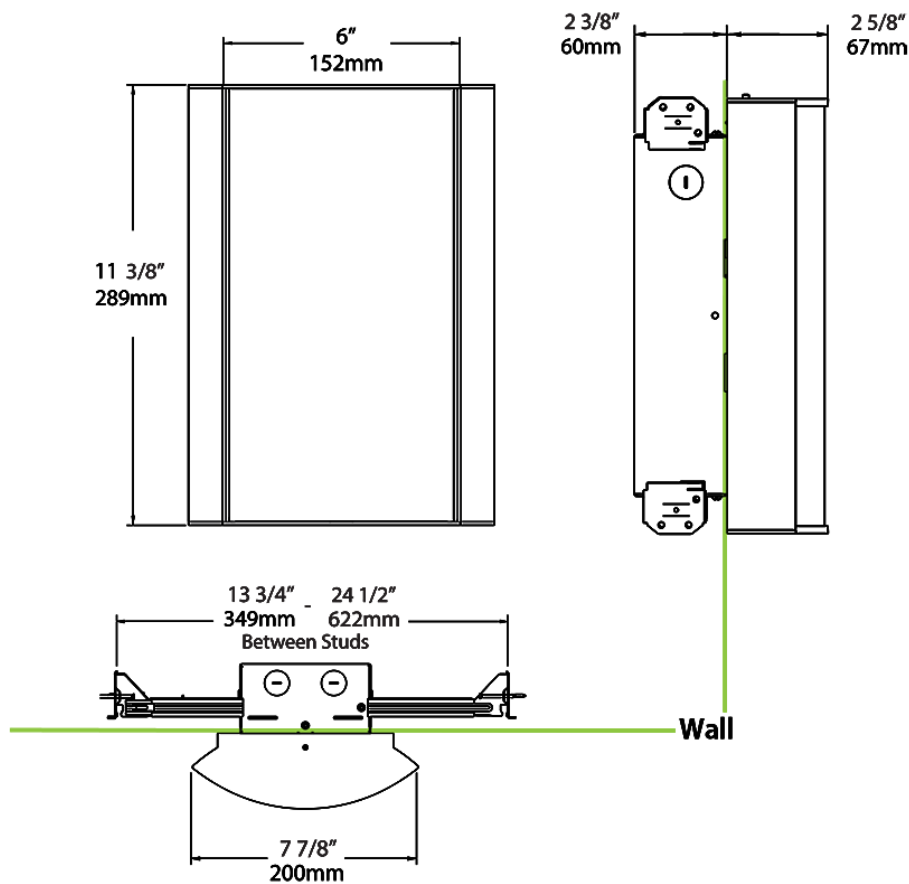

Dimensions

Ordering Matrix

Family	Lumen Package	CRI/Color Temp		Lens		Finish	Options
HALV	10L	930	-	CS	-	S	/BL/E2

10L = 1000lm / 14W¹
 18L = 1800lm / 25W¹

940 = 90CRI, 4000K
 935 = 90CRI, 3500K
 930 = 90CRI, 3000K
 927 = 90CRI, 2700K