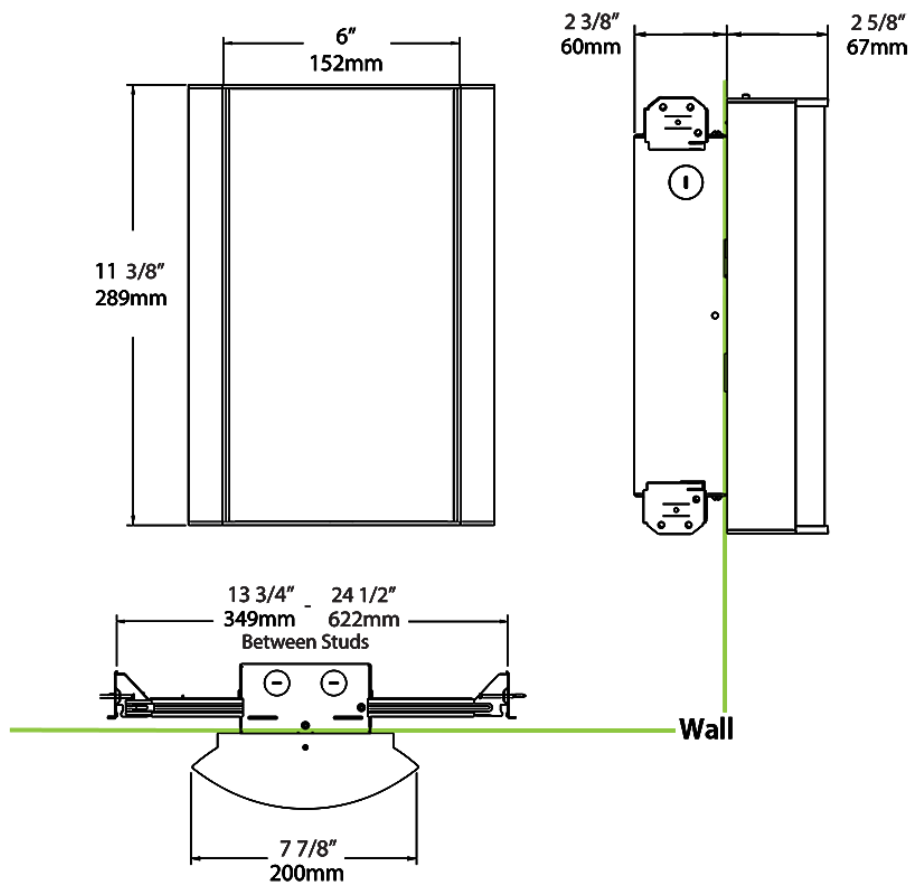

Dimensions

Ordering Matrix

Family	Lumen Package	CRI/Color Temp		Lens		Finish	Options
HALV	10L	927	-	TL	-	K	/BL/E2

10L = 1000lm / 14W¹
 18L = 1800lm / 25W¹

940 = 90CRI, 4000K
 935 = 90CRI, 3500K
 930 = 90CRI, 3000K
 927 = 90CRI, 2700K