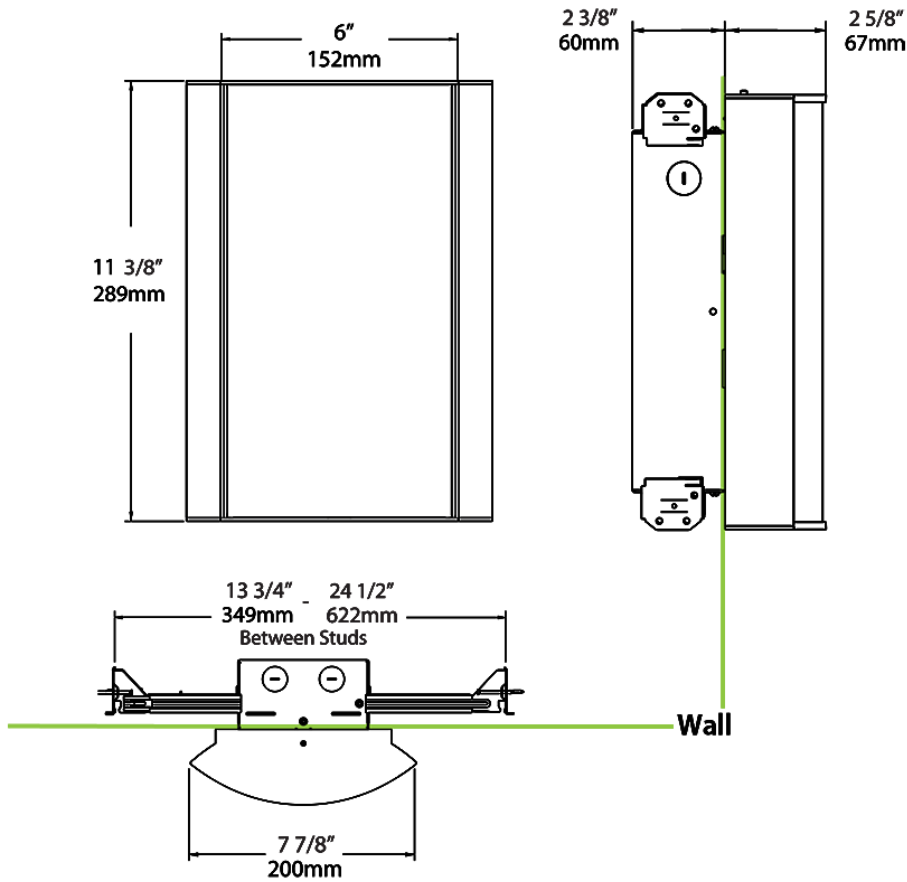

Dimensions

Ordering Matrix

Family	Lumen Package	CRI/Color Temp		Lens		Finish	Options
HALV	10L	927	-	NL	-	A	/LC

10L = 1000lm / 14W¹
 18L = 1800lm / 25W¹

940 = 90CRI, 4000K
 935 = 90CRI, 3500K
 930 = 90CRI, 3000K
 927 = 90CRI, 2700K