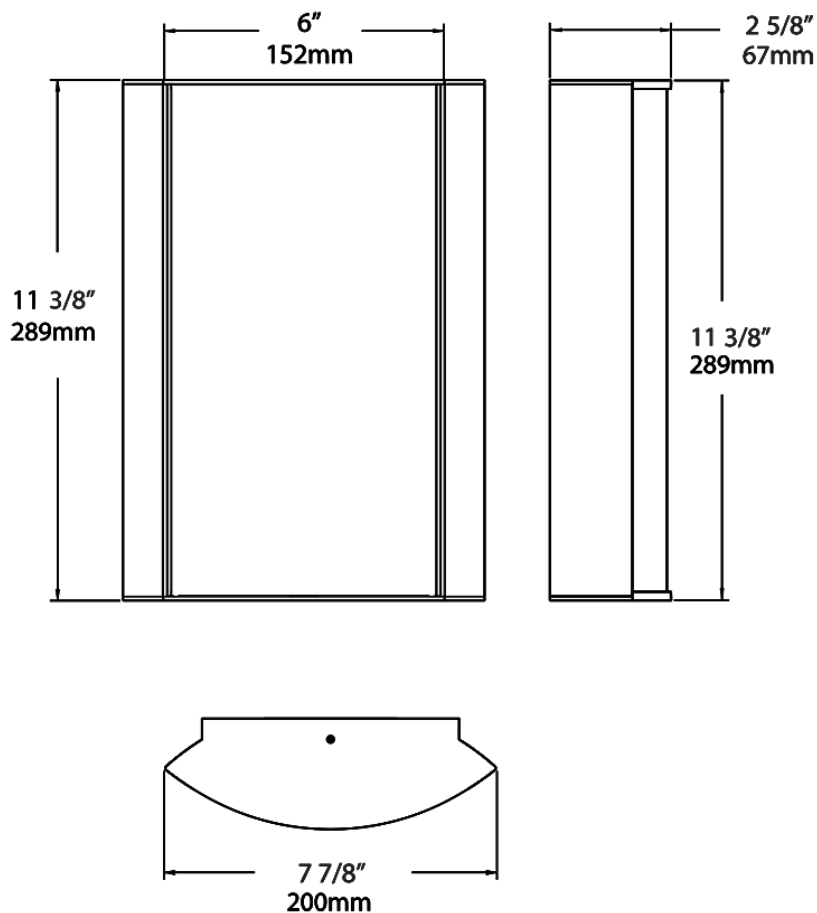

Dimensions

Ordering Matrix

| Family | Lumen Package | CRI/Color Temp | | Lens | | Finish | Options |
|--------|---------------|----------------|---|------|---|--------|---------|
| HALV | 10L | 927 | - | MP | - | K | |