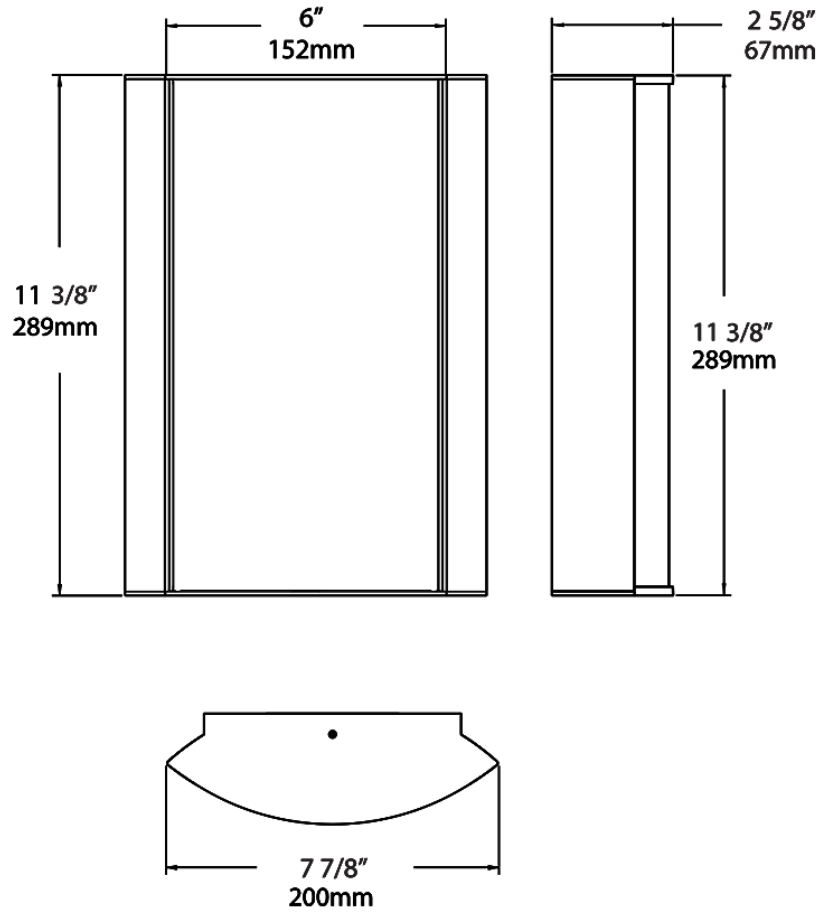

Dimensions

Ordering Matrix

Family	Lumen Package	CRI/Color Temp		Lens		Finish	Options
HALV	10L	927	-	MP	-	A	

10L = 1000lm / 14W¹
 18L = 1800lm / 25W¹

940 = 90CRI, 4000K
 935 = 90CRI, 3500K
 930 = 90CRI, 3000K
 927 = 90CRI, 2700K