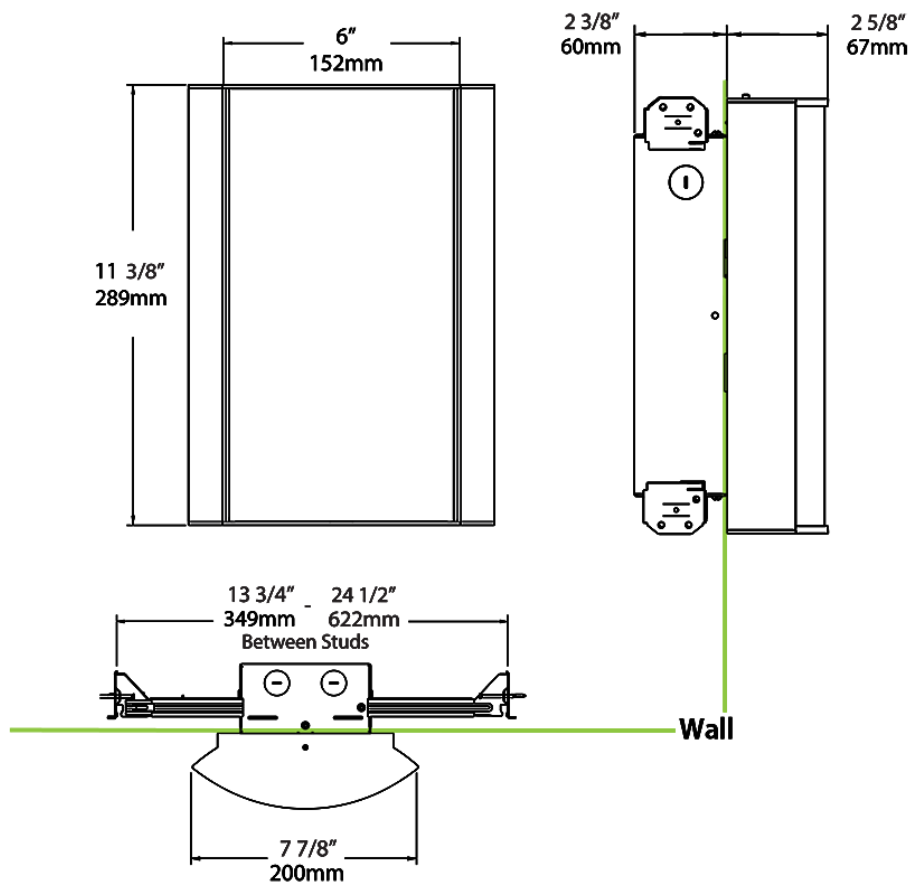

Dimensions

Ordering Matrix

Family	Lumen Package	CRI/Color Temp		Lens		Finish	Options
HALV	10L	927	-	MG	-	S	/BL/E2

10L = 1000lm / 14W¹
 18L = 1800lm / 25W¹

940 = 90CRI, 4000K
 935 = 90CRI, 3500K
 930 = 90CRI, 3000K
 927 = 90CRI, 2700K