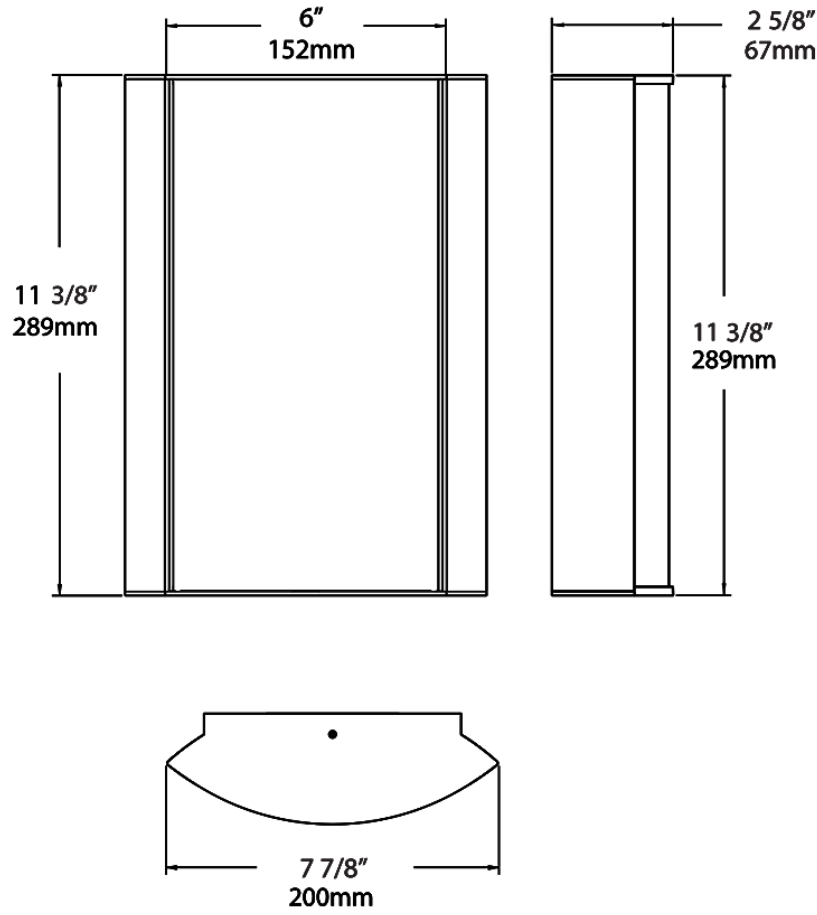

Dimensions

Ordering Matrix

Family	Lumen Package	CRI/Color Temp		Lens		Finish	Options
HALV	10L	927	-	MA	-	A	

10L = 1000lm / 14W¹
 18L = 1800lm / 25W¹

940 = 90CRI, 4000K
 935 = 90CRI, 3500K
 930 = 90CRI, 3000K
 927 = 90CRI, 2700K