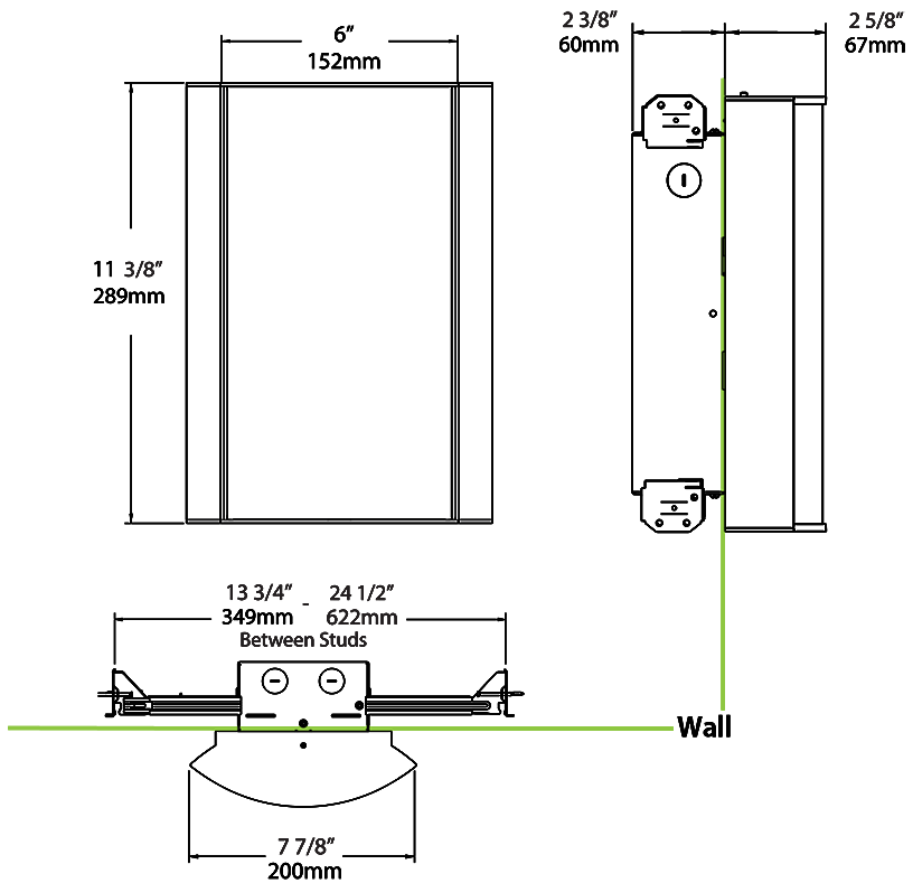

Dimensions

Ordering Matrix

Family	Lumen Package	CRI/Color Temp		Lens		Finish	Options
HALV	10L	927	-	FG3	-	K	/BL/E2

10L = 1000lm / 14W¹
 18L = 1800lm / 25W¹

940 = 90CRI, 4000K
 935 = 90CRI, 3500K
 930 = 90CRI, 3000K
 927 = 90CRI, 2700K