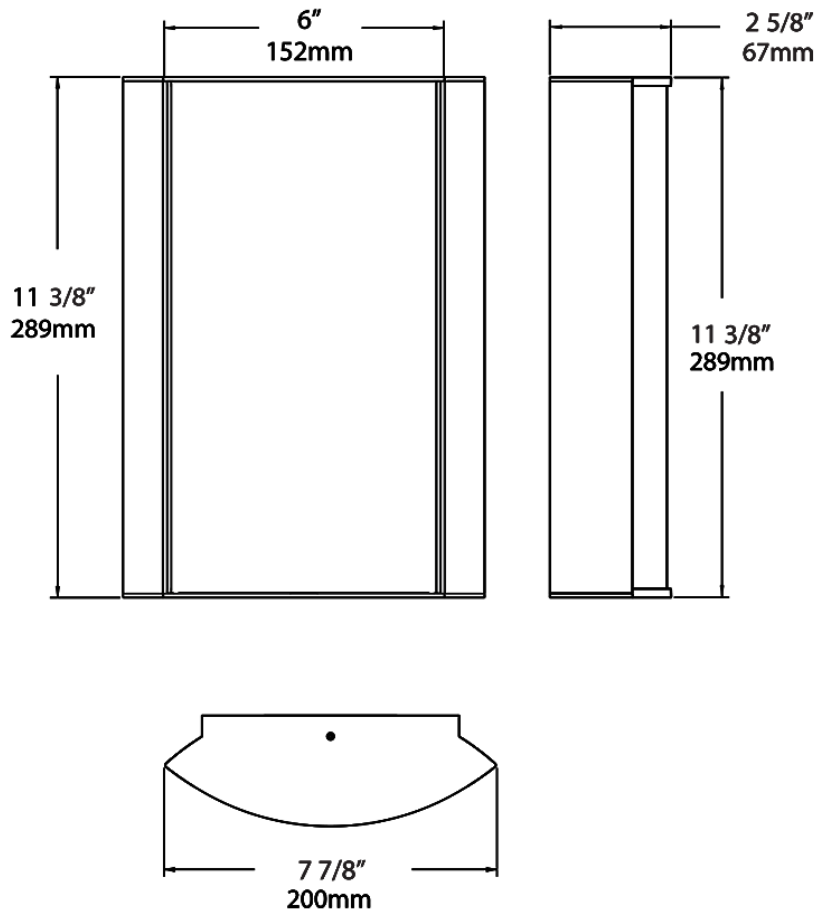

Dimensions

Ordering Matrix

Family	Lumen Package	CRI/Color Temp		Lens		Finish	Options
HALV	10L	927	-	FG3	-	A	

10L = 1000lm / 14W¹
 18L = 1800lm / 25W¹

940 = 90CRI, 4000K
 935 = 90CRI, 3500K
 930 = 90CRI, 3000K
 927 = 90CRI, 2700K