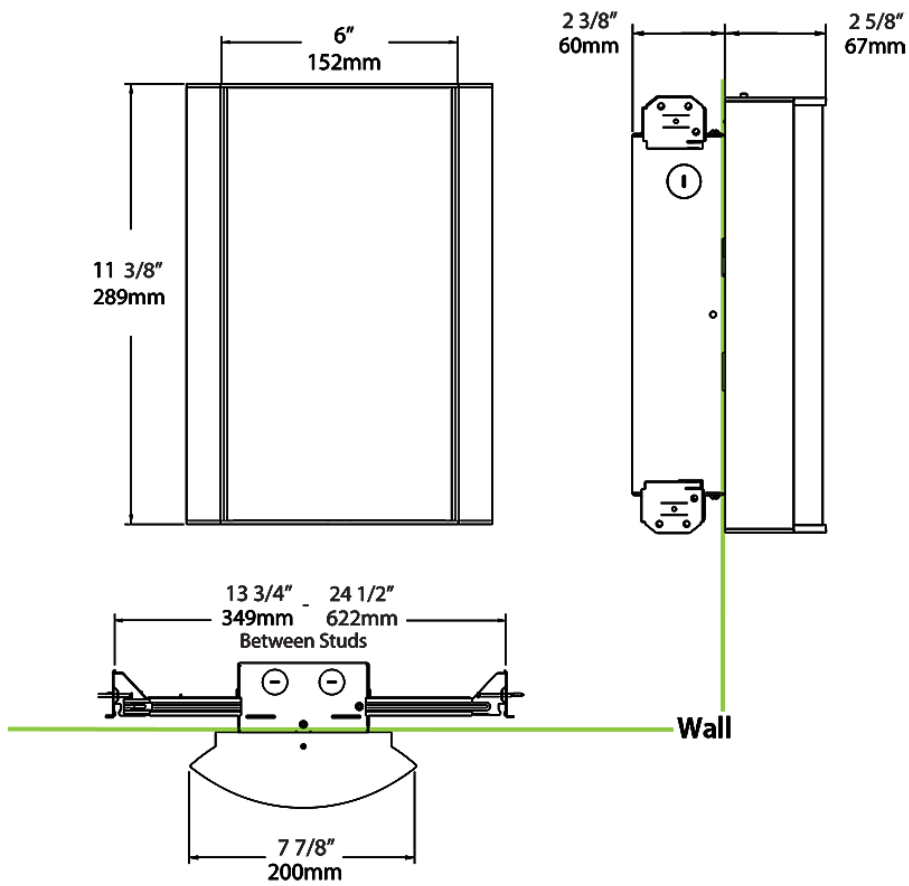

Dimensions

Ordering Matrix

Family	Lumen Package	CRI/Color Temp		Lens		Finish	Options
HALV	10L	927	-	F	-	A	/E2

10L = 1000lm / 14W¹
 18L = 1800lm / 25W¹

940 = 90CRI, 4000K
 935 = 90CRI, 3500K
 930 = 90CRI, 3000K
 927 = 90CRI, 2700K