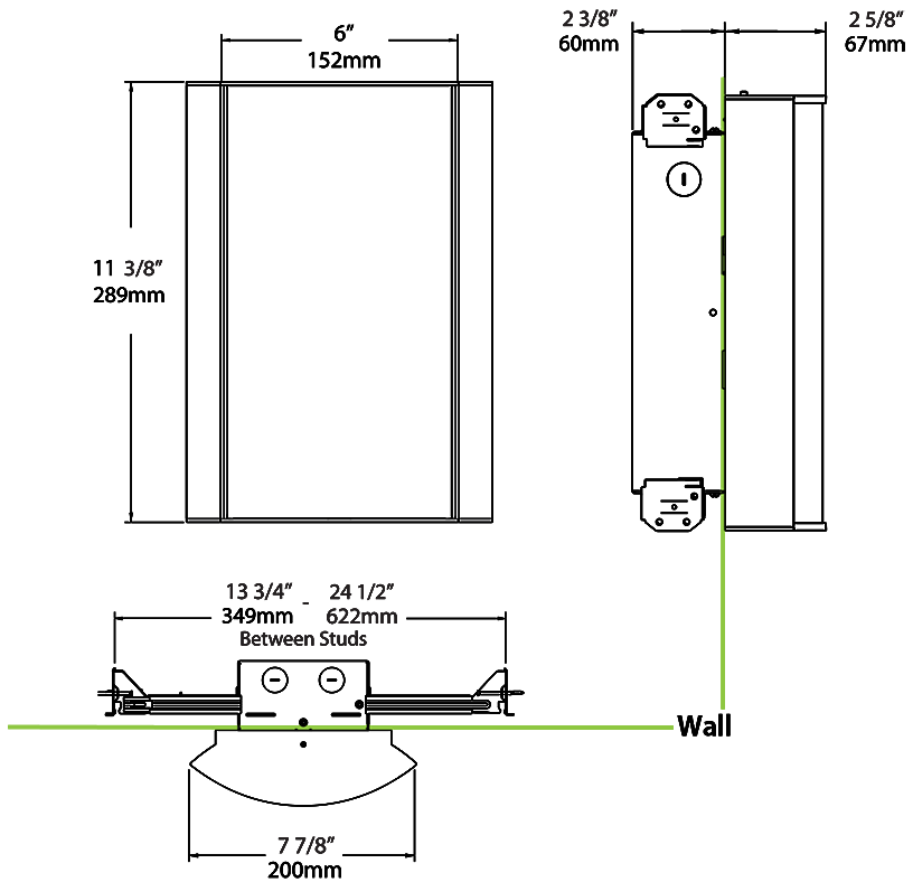

Dimensions

Ordering Matrix

Family	Lumen Package	CRI/Color Temp		Lens		Finish	Options
HALV	10L	927	-	CW	-	A	/E2

10L = 1000lm / 14W ¹
 18L = 1800lm / 25W ¹

940 = 90CRI, 4000K
 935 = 90CRI, 3500K
 930 = 90CRI, 3000K
 927 = 90CRI, 2700K