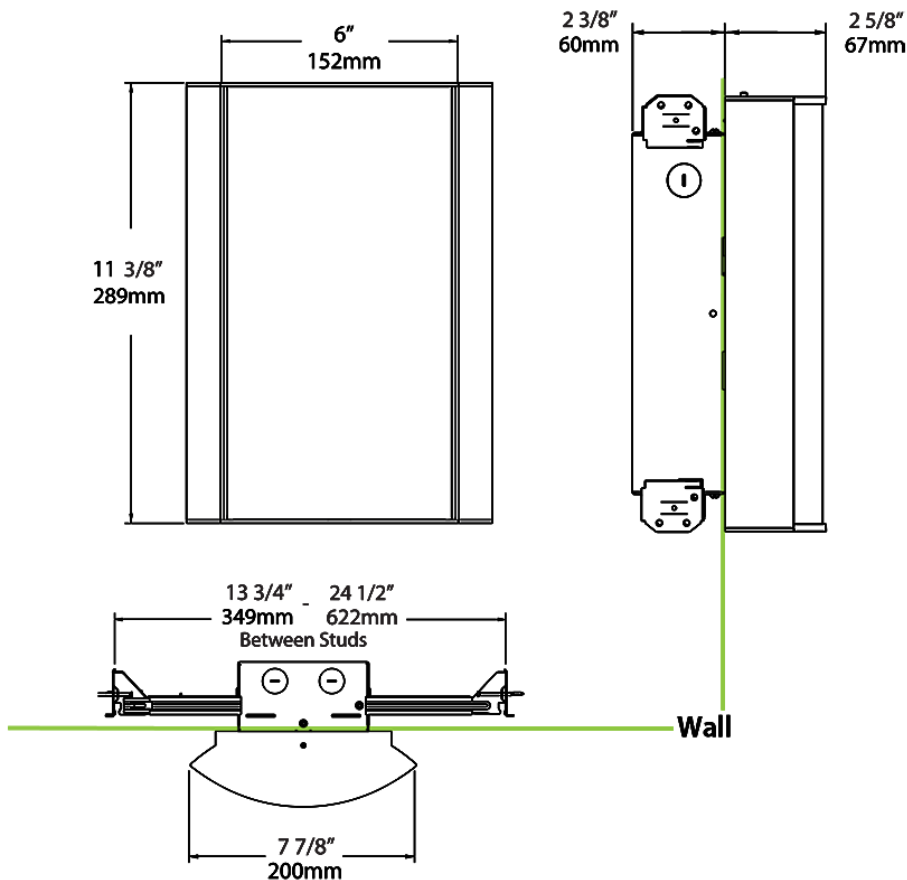

Dimensions

Ordering Matrix

Family	Lumen Package	CRI/Color Temp		Lens		Finish	Options
HALV	10L	927	-	CS	-	W	/BL/E2

10L = 1000lm / 14W¹
 18L = 1800lm / 25W¹

940 = 90CRI, 4000K
 935 = 90CRI, 3500K
 930 = 90CRI, 3000K
 927 = 90CRI, 2700K