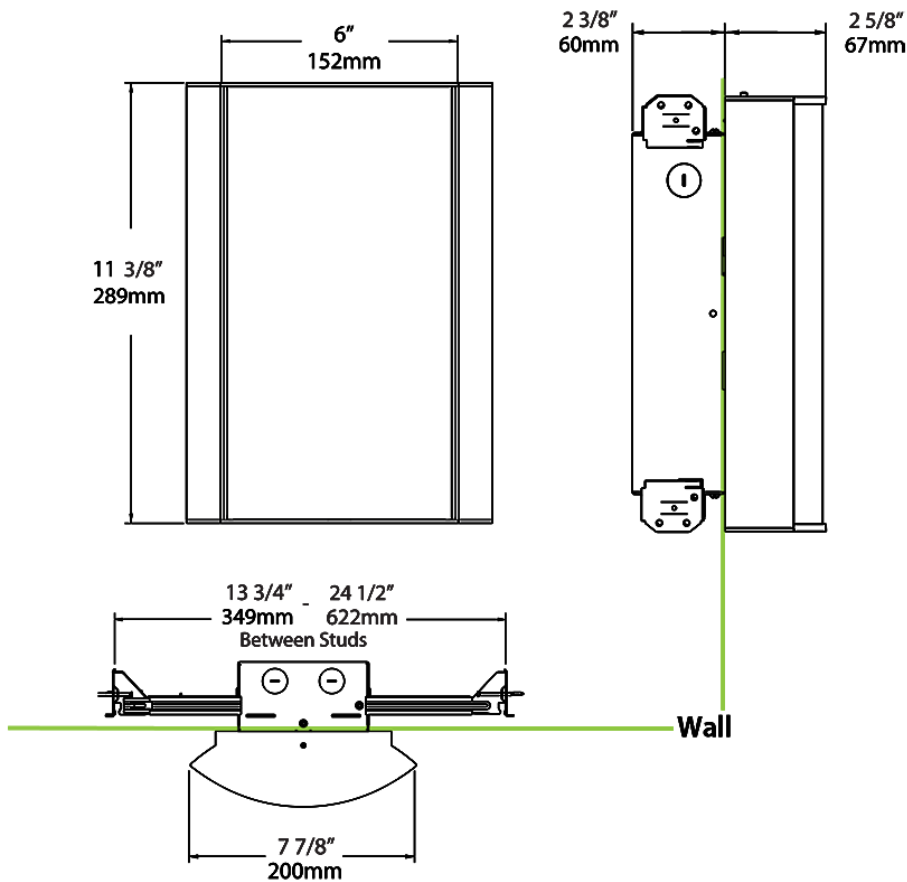

Dimensions

Ordering Matrix

Family	Lumen Package	CRI/Color Temp		Lens		Finish	Options
HALV	10L	927	-	CS	-	S	/BL/E2

10L = 1000lm / 14W¹
 18L = 1800lm / 25W¹

940 = 90CRI, 4000K
 935 = 90CRI, 3500K
 930 = 90CRI, 3000K
 927 = 90CRI, 2700K