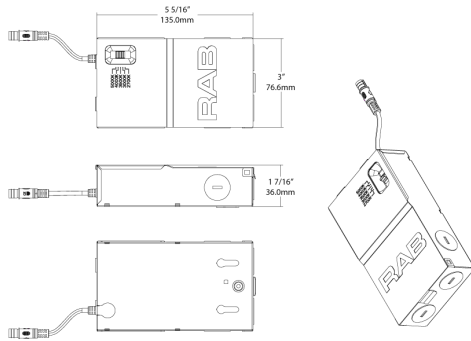

Dimensions

Features

45-degree optical lens provides uniform light distribution

Dimmable, see Dimmer Compatibility List

IC and airtight rated

Separate snap-in color trims available in round, square, smooth and baffle for in-field installation