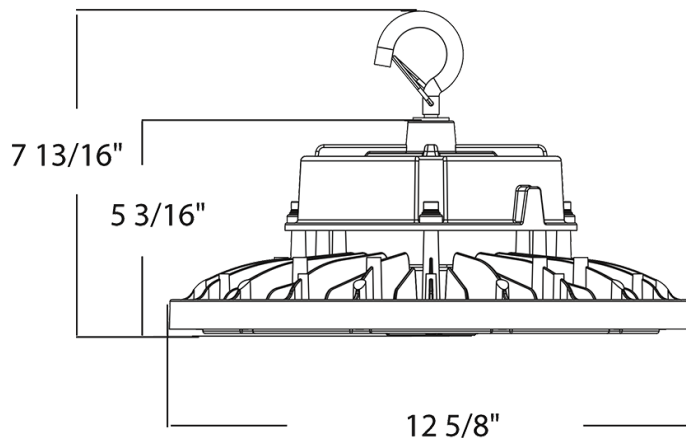

Technical Specifications (continued)

Note:

All values are typical (tolerance +/- 10%)

Buy American Act Compliance:

RAB values USA manufacturing! Upon request, RAB may be able to manufacture this product to be compliant with the Buy American Act (BAA). Please contact customer service to request a quote for the product to be made BAA compliant.

Dimensions

Features

- DLC Premium listed
- 100,000-hour LED Life
- 0-10V dimming standard
- 5-Year, limited warranty